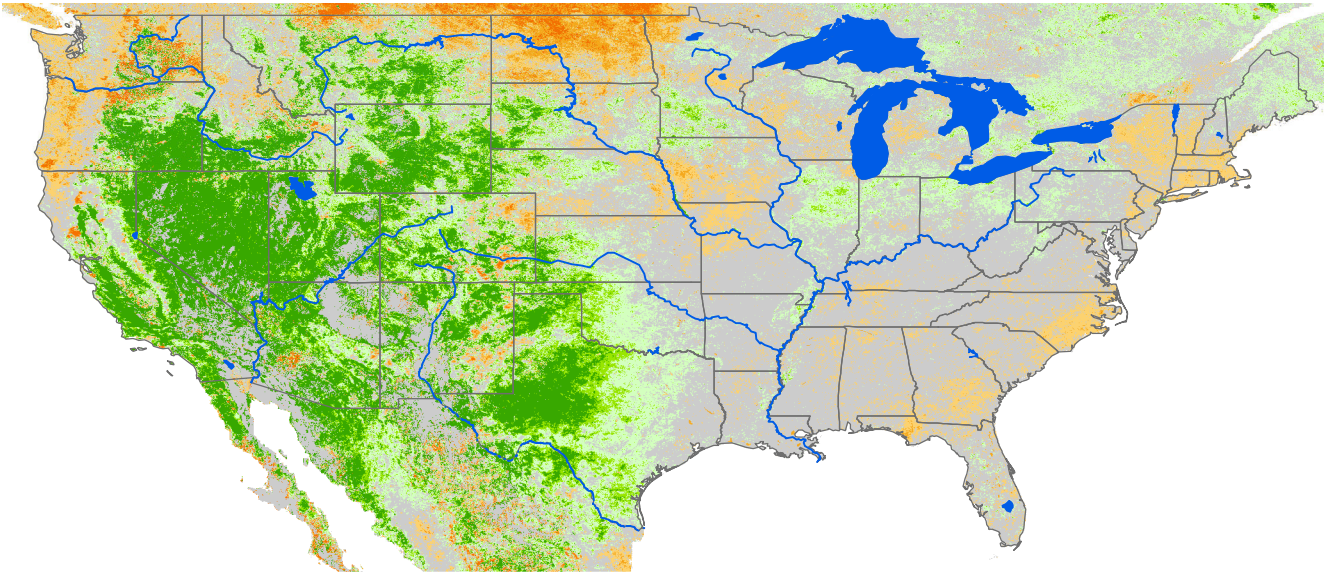

Seasonal Cumulative ET Anomaly

01 Apr - 03 Jul 2019

ET Anomaly (%)

State Water Body River