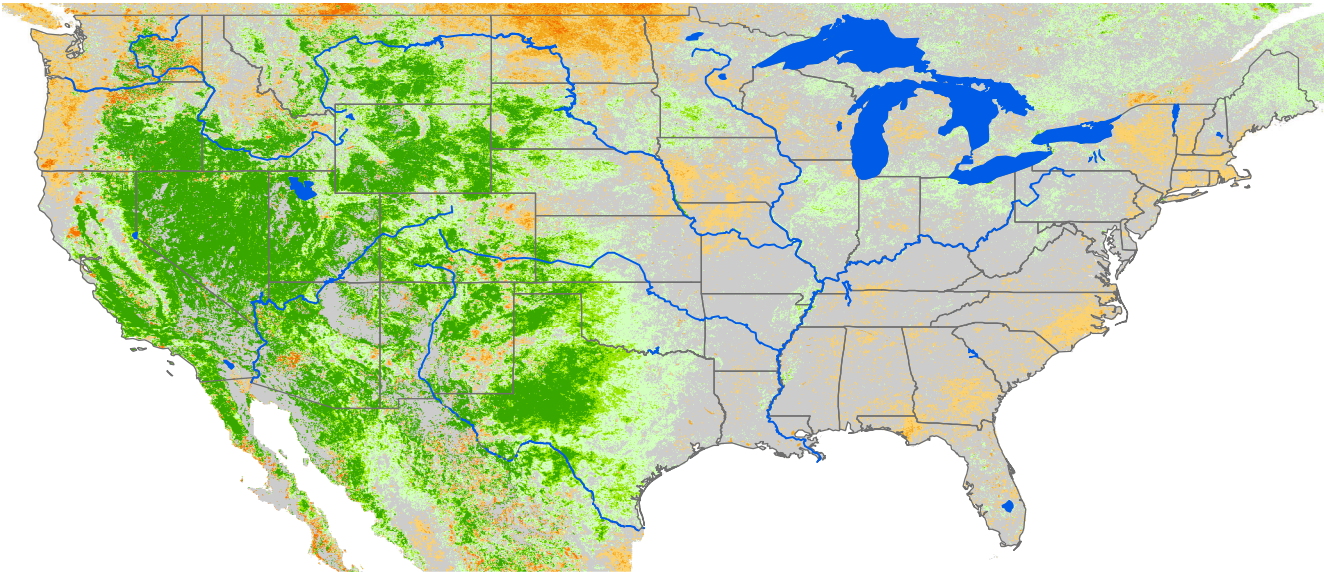

Seasonal Cumulative ET Anomaly

01 Apr - 11 Jul 2019

ET Anomaly (%)

□ State Water Body River