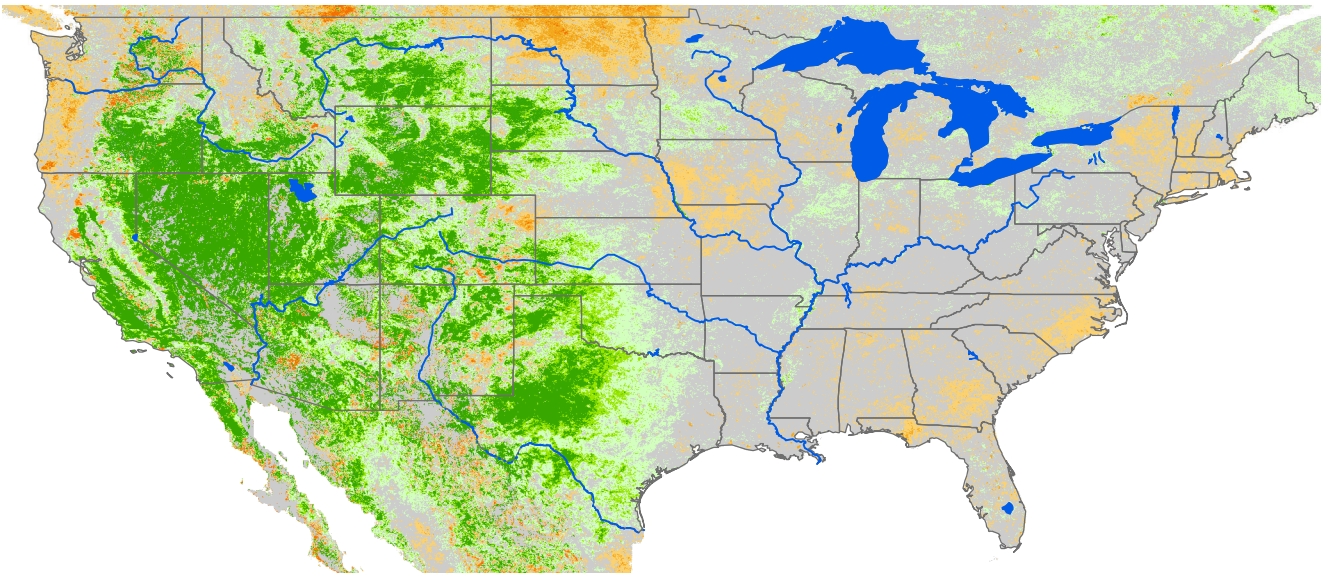

Seasonal Cumulative ET Anomaly

01 Apr - 19 Jul 2019

ET Anomaly (%)

□ State Water Body River