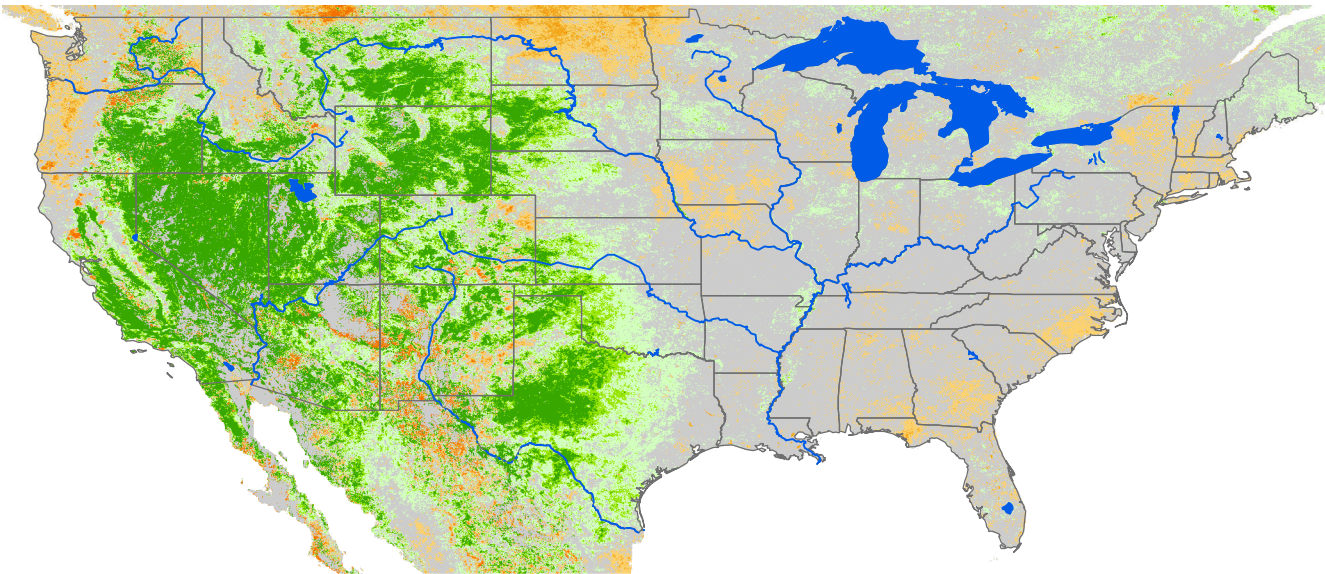

Seasonal Cumulative ET Anomaly

01 Apr - 27 Jul 2019

ET Anomaly (%)

State Water Body River