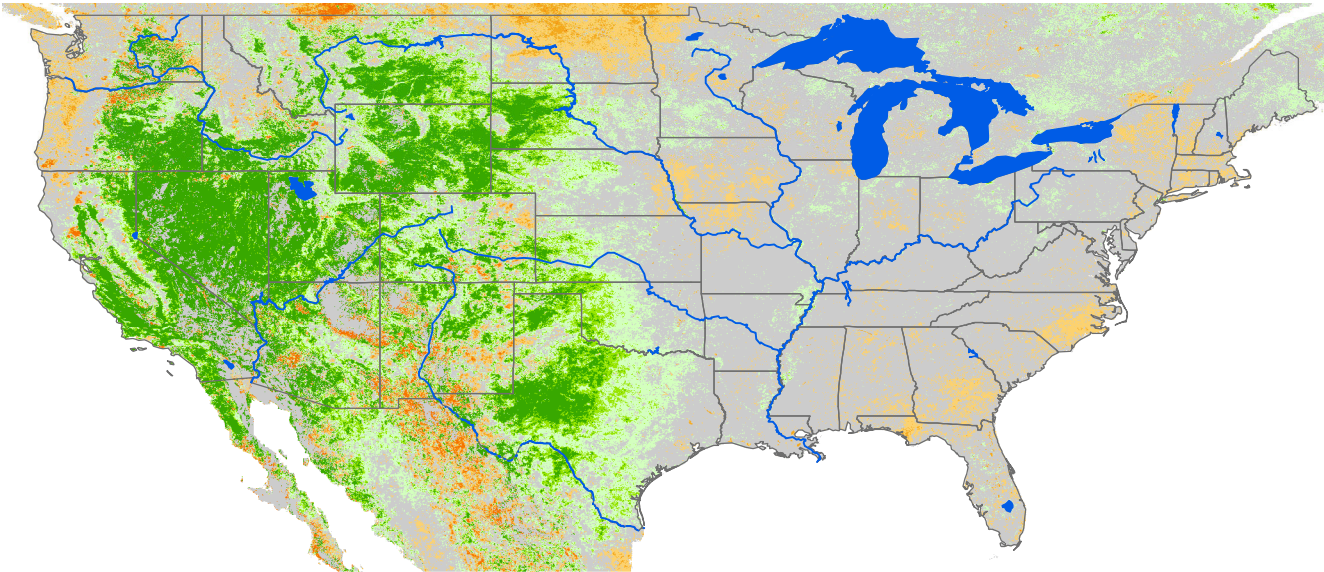

Seasonal Cumulative ET Anomaly

01 Apr - 04 Aug 2019

ET Anomaly (%)

□ State  Water Body  River