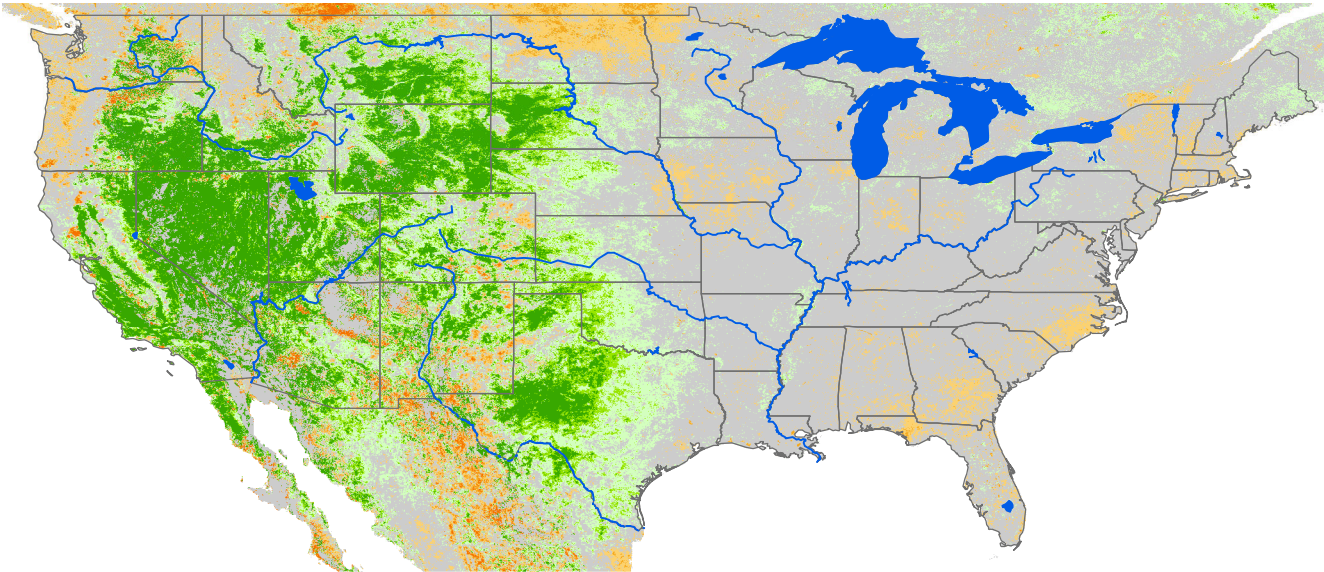

Seasonal Cumulative ET Anomaly

01 Apr - 12 Aug 2019

ET Anomaly (%)

State Water Body River