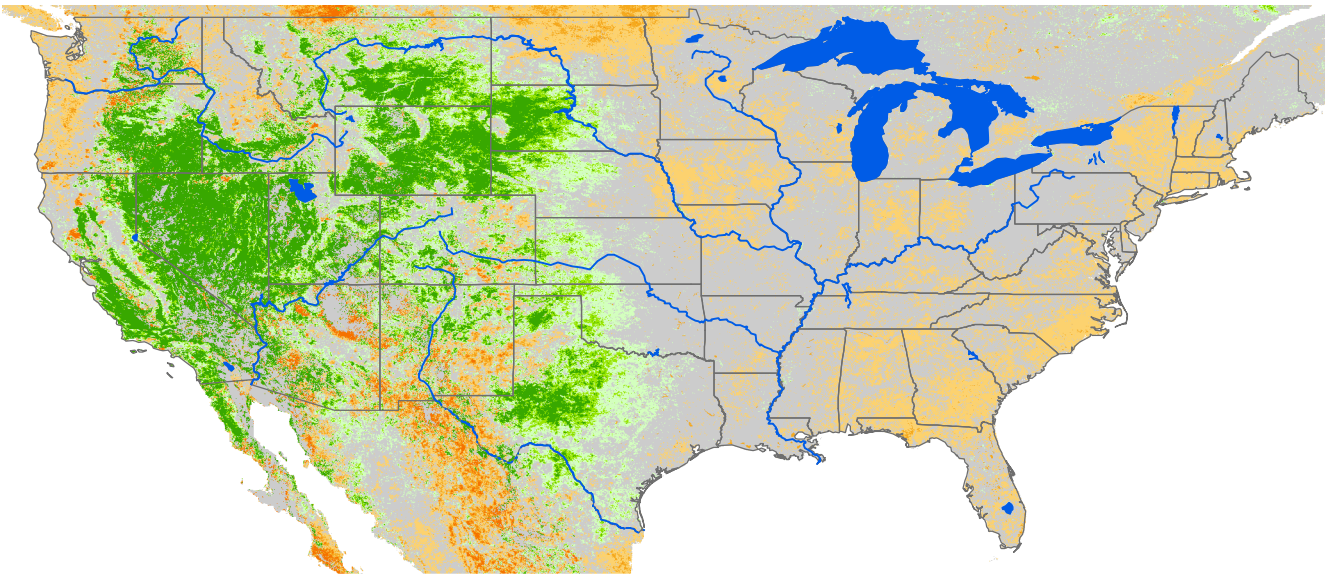

# Seasonal Cumulative ET Anomaly

## 01 Apr - 05 Sep 2019

### ET Anomaly (%)

State Water Body River