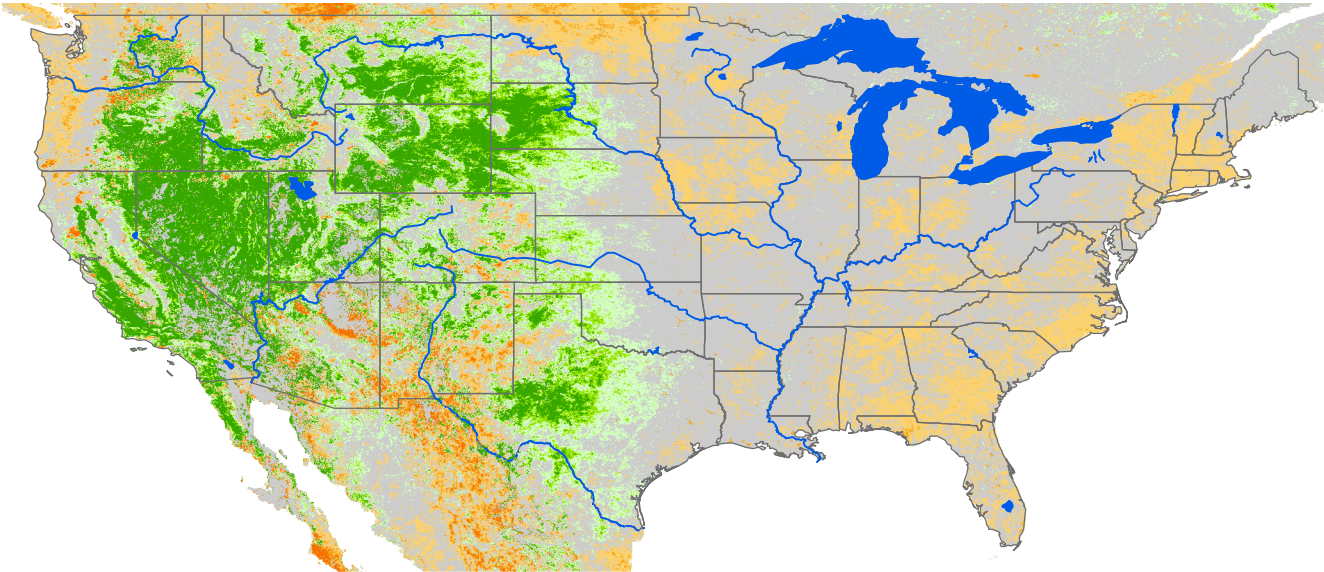

# Seasonal Cumulative ET Anomaly

## 01 Apr - 13 Sep 2019

ET Anomaly (%)

State Water Body River