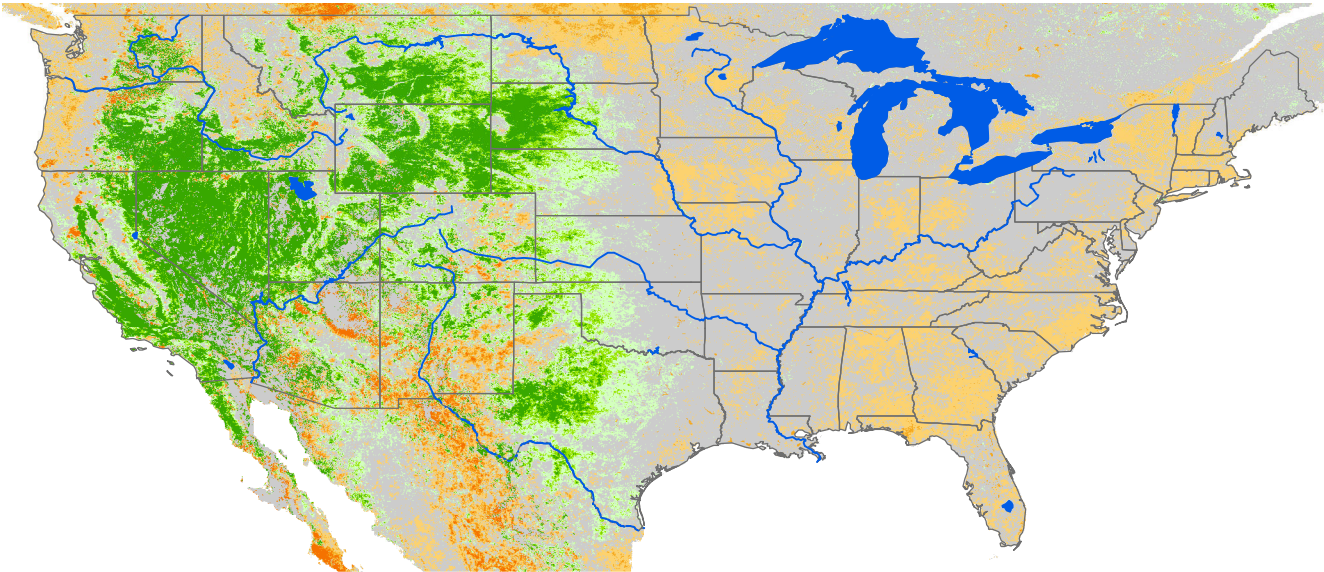

# Seasonal Cumulative ET Anomaly

## 01 Apr - 21 Sep 2019

### ET Anomaly (%)

State Water Body River