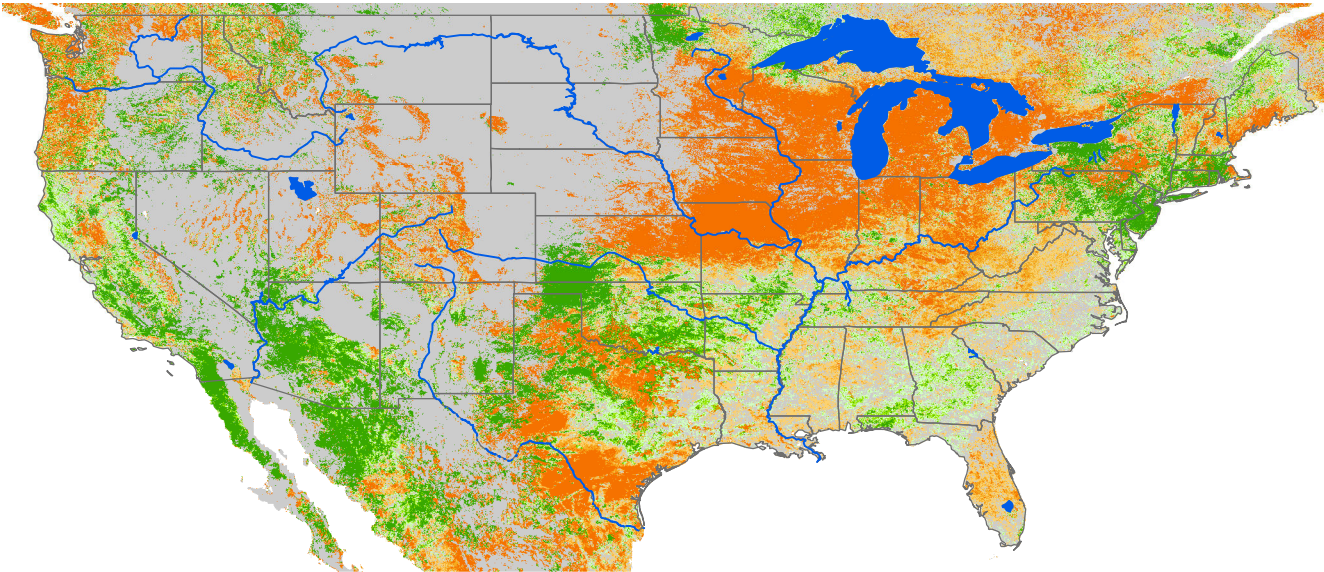

Seasonal Cumulative ET Anomaly

01 Apr - 05 Apr 2020

ET Anomaly (%)

State Water Body River