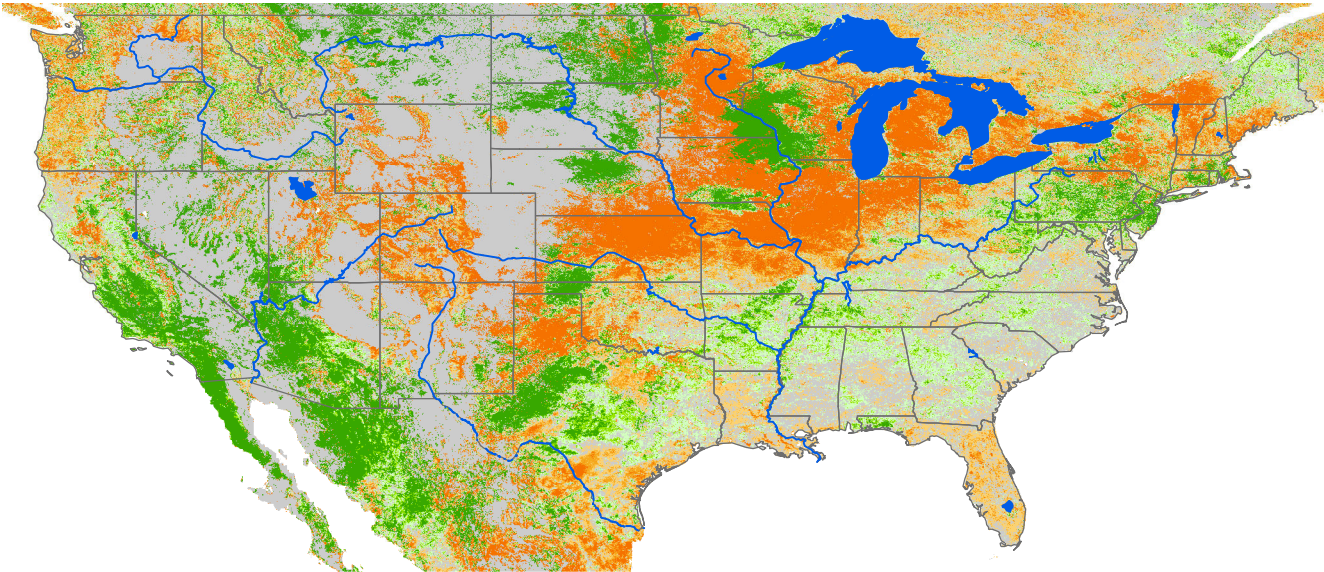

# Seasonal Cumulative ET Anomaly

## 01 Apr - 13 Apr 2020

ET Anomaly (%)

State   Water Body   River