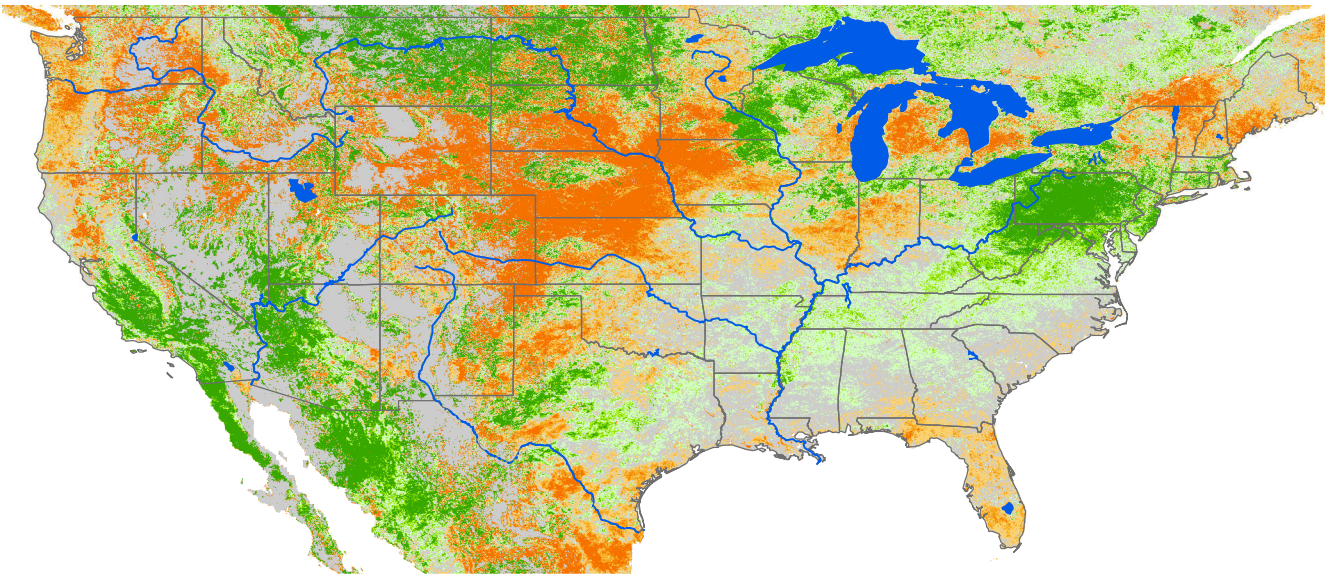

# Seasonal Cumulative ET Anomaly

## 01 Apr - 29 Apr 2020

### ET Anomaly (%)

State   Water Body   River