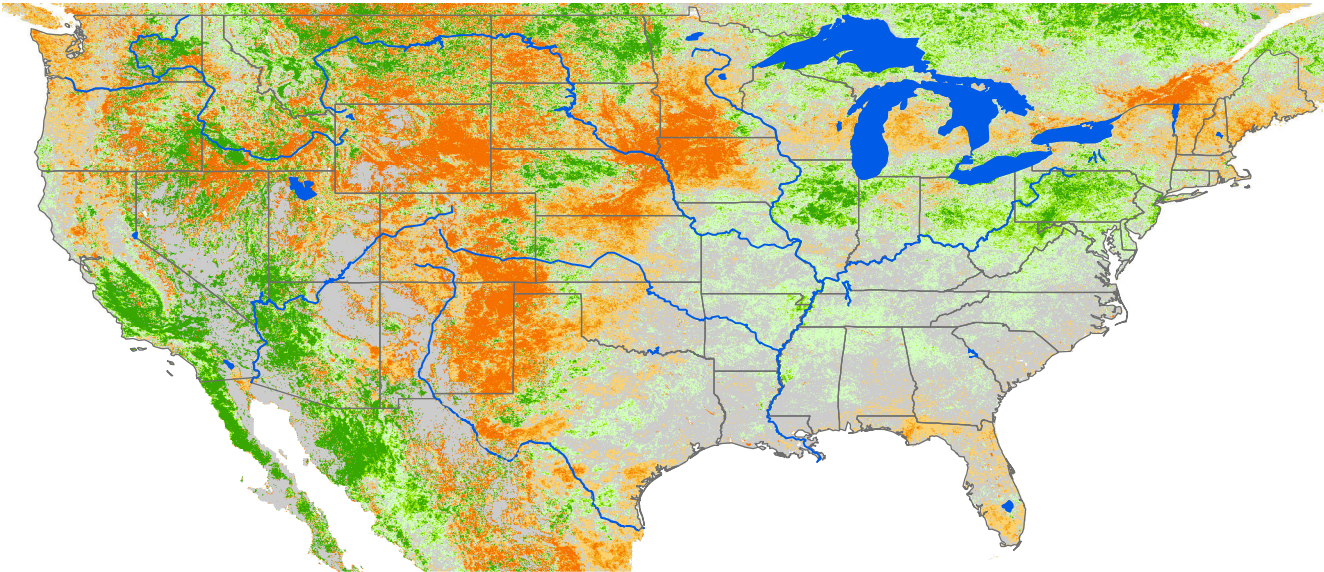

Seasonal Cumulative ET Anomaly

01 Apr - 23 May 2020

ET Anomaly (%)

State Water Body River