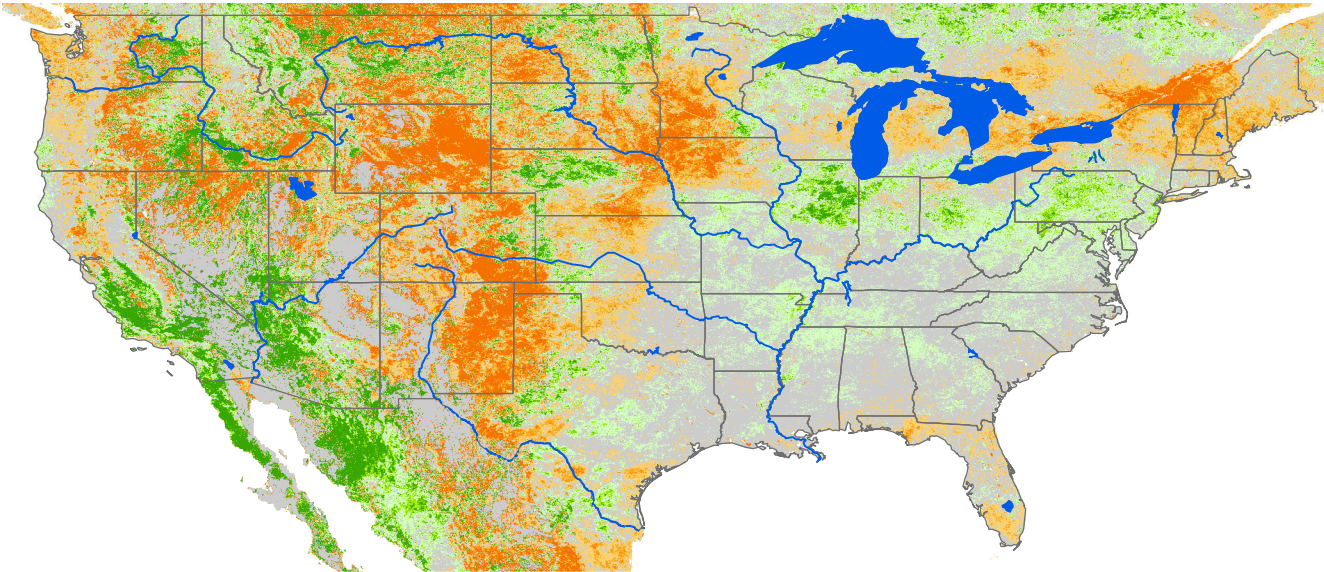

# Seasonal Cumulative ET Anomaly

### ET Anomaly (%)

State Water Body River