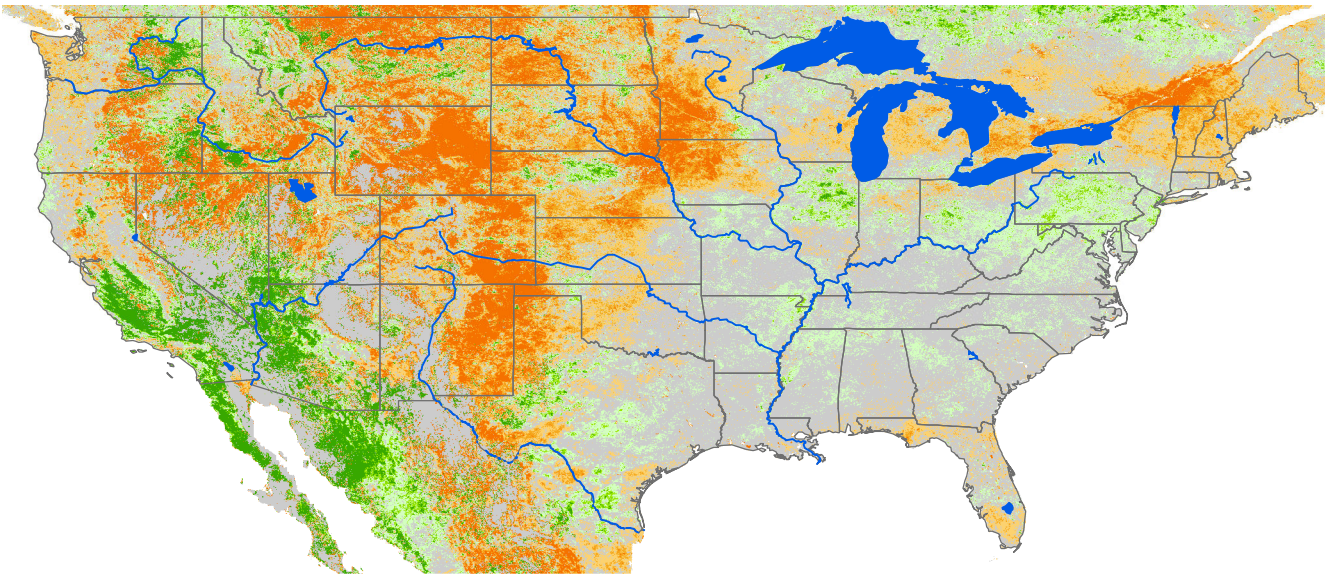

Seasonal Cumulative ET Anomaly

01 Apr - 08 Jun 2020

ET Anomaly (%)

State Water Body River