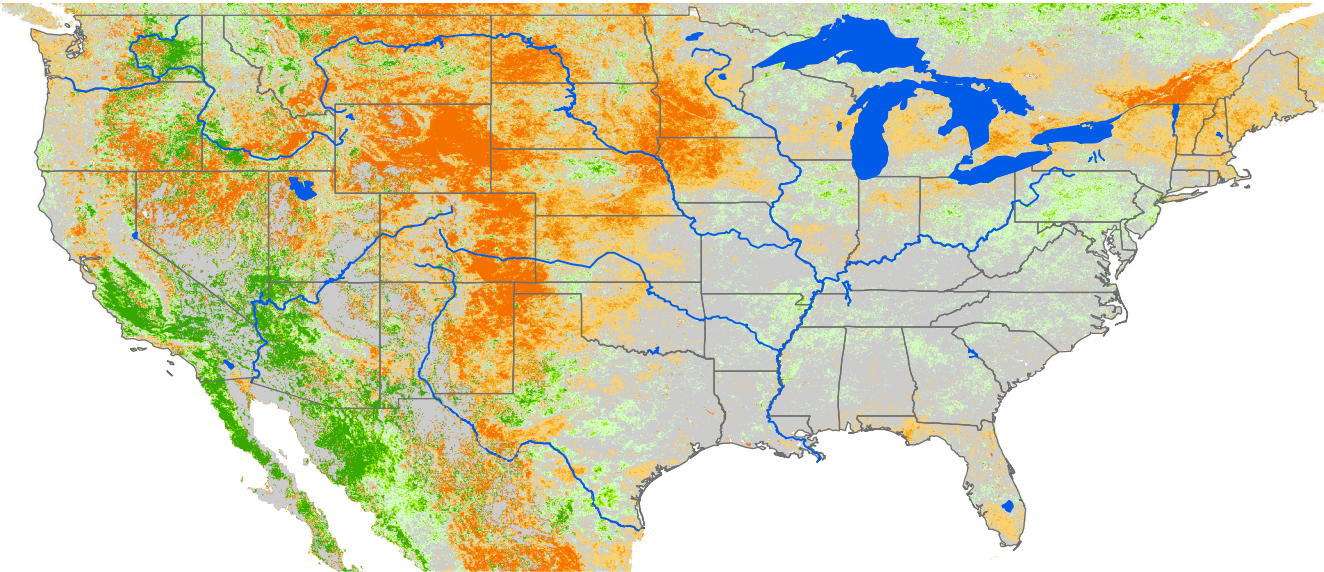

Seasonal Cumulative ET Anomaly

01 Apr - 16 Jun 2020

ET Anomaly (%)

State Water Body River