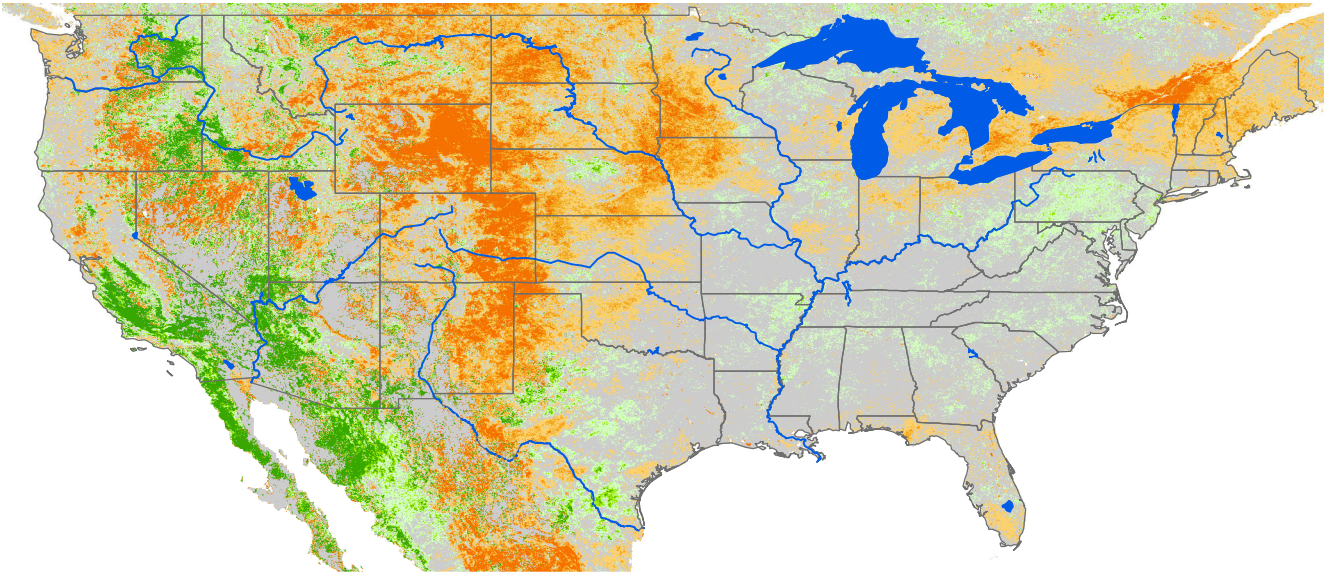

Seasonal Cumulative ET Anomaly

01 Apr - 24 Jun 2020

ET Anomaly (%)

□ State  Water Body  River