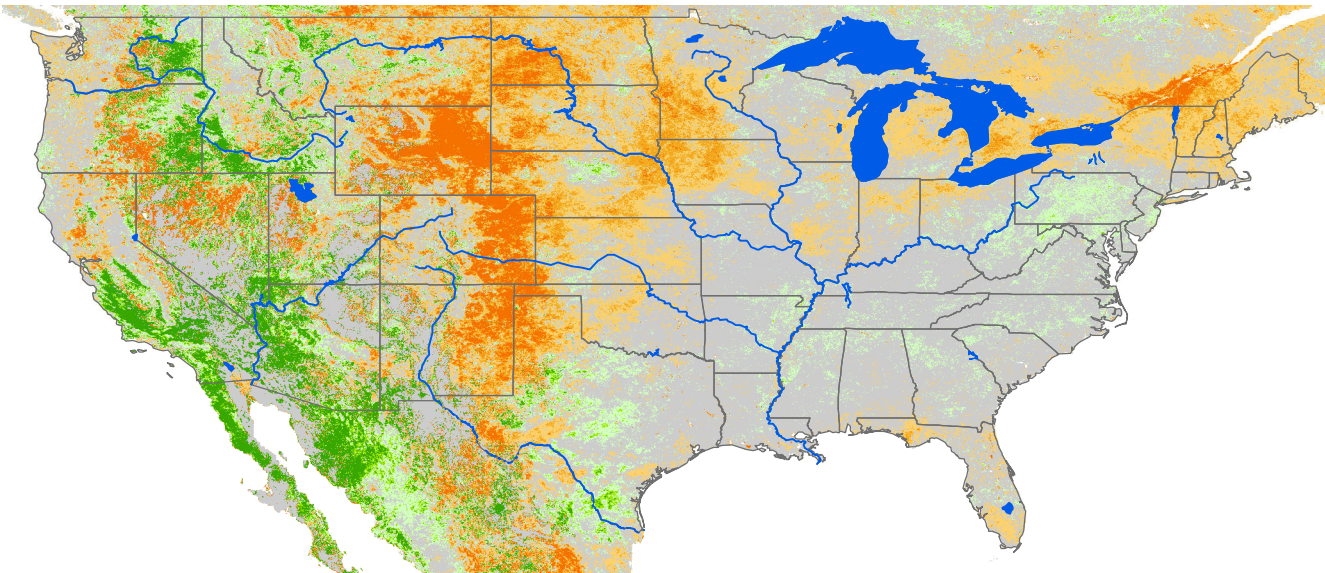

Seasonal Cumulative ET Anomaly

01 Apr - 02 Jul 2020

ET Anomaly (%)

State Water Body River