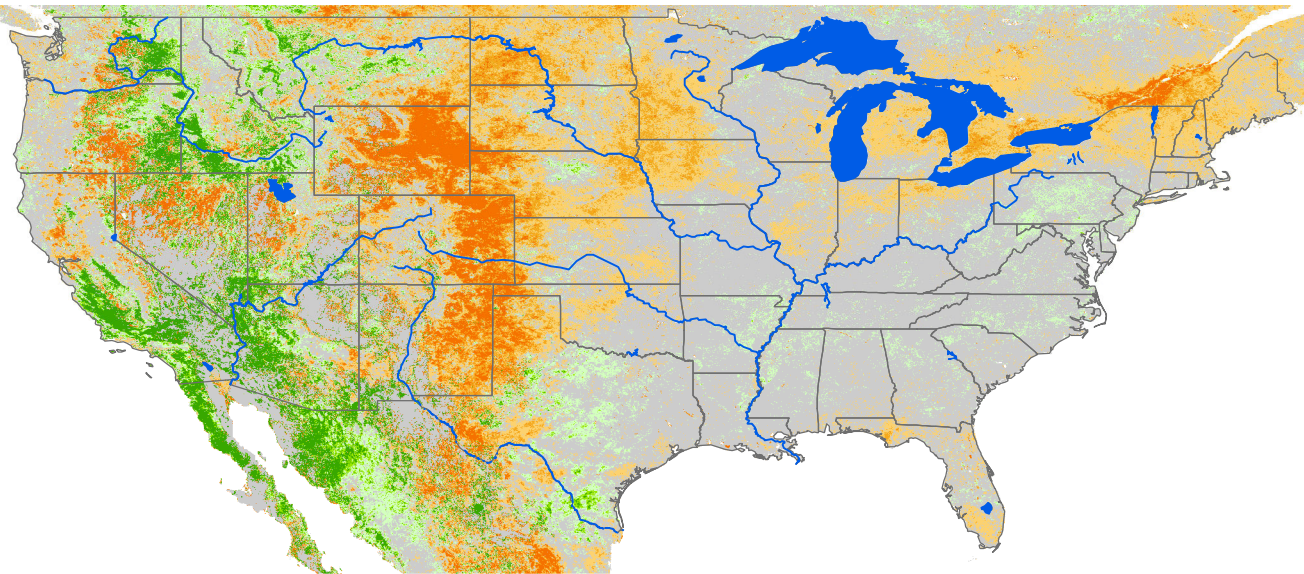

Seasonal Cumulative ET Anomaly

01 Apr - 10 Jul 2020

ET Anomaly (%)

State Water Body River