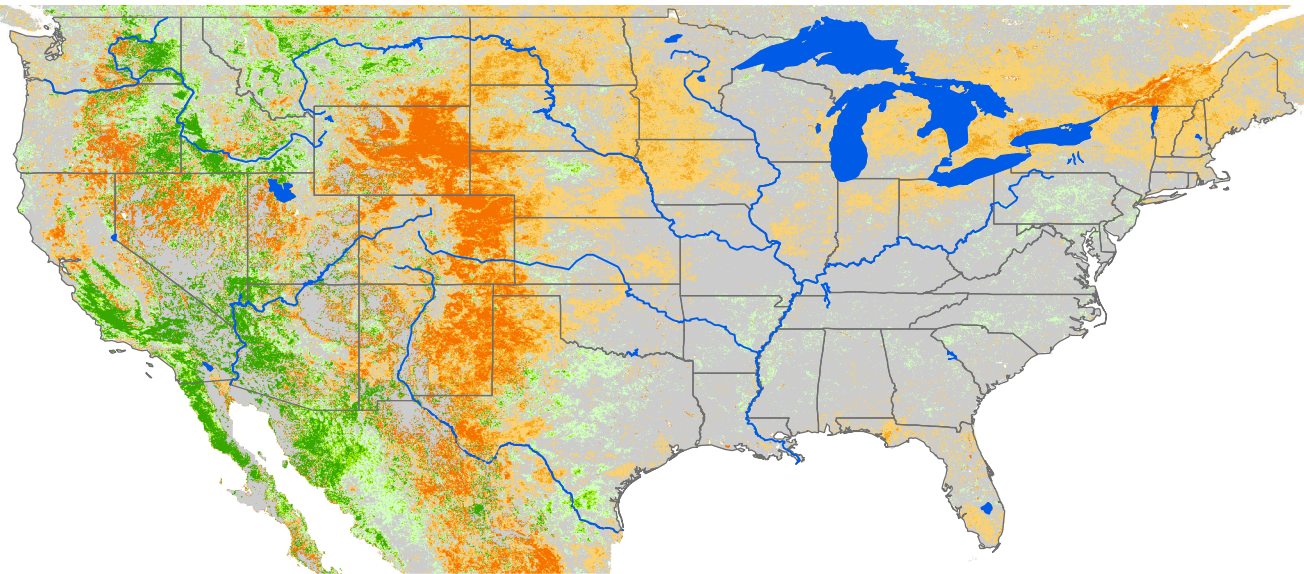

# Seasonal Cumulative ET Anomaly

## 01 Apr - 18 Jul 2020

### ET Anomaly (%)

State   Water Body   River