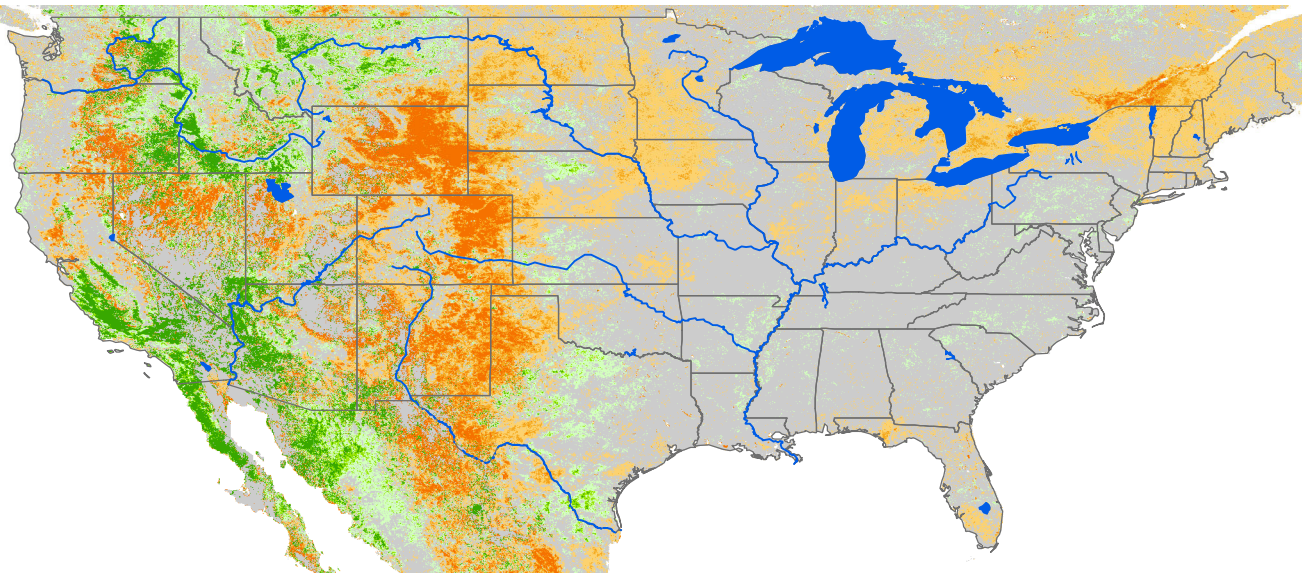

# Seasonal Cumulative ET Anomaly

## 01 Apr - 26 Jul 2020

### ET Anomaly (%)

State Water Body River