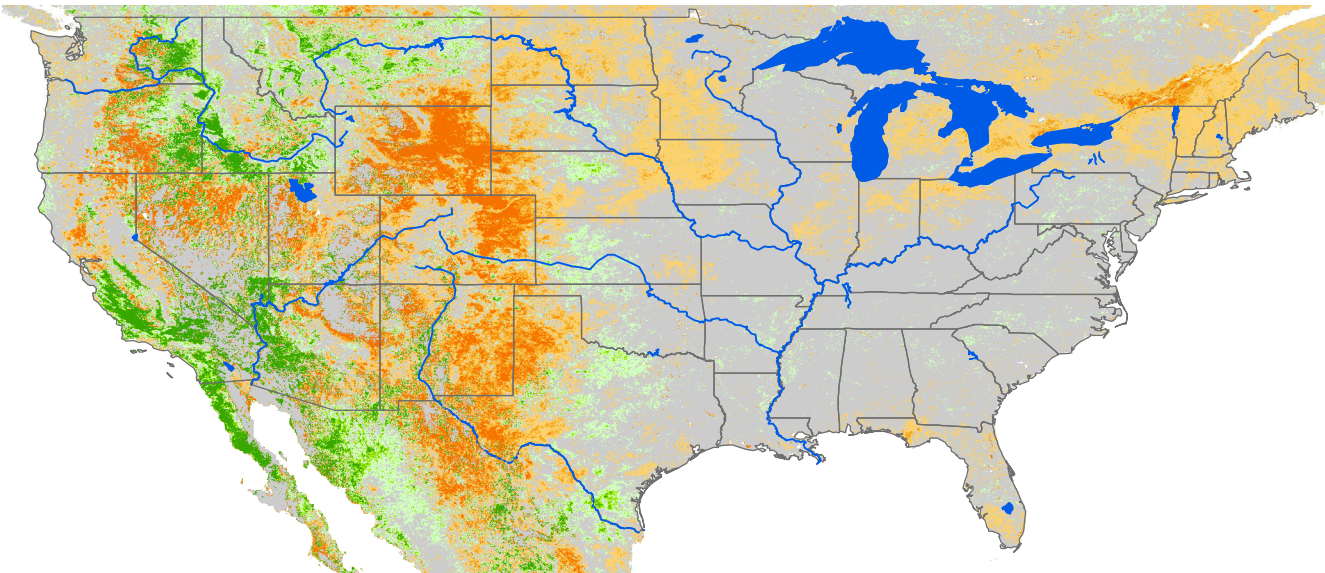

Seasonal Cumulative ET Anomaly

01 Apr - 03 Aug 2020

ET Anomaly (%)

State Water Body River