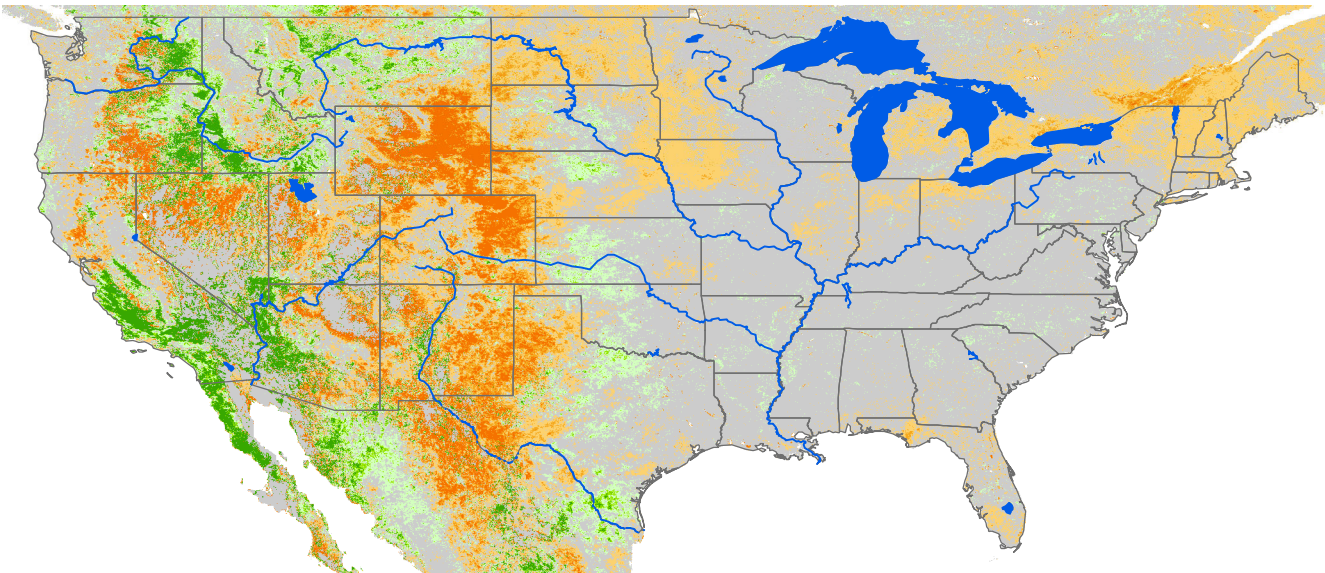

Seasonal Cumulative ET Anomaly

01 Apr - 11 Aug 2020

ET Anomaly (%)

State Water Body River