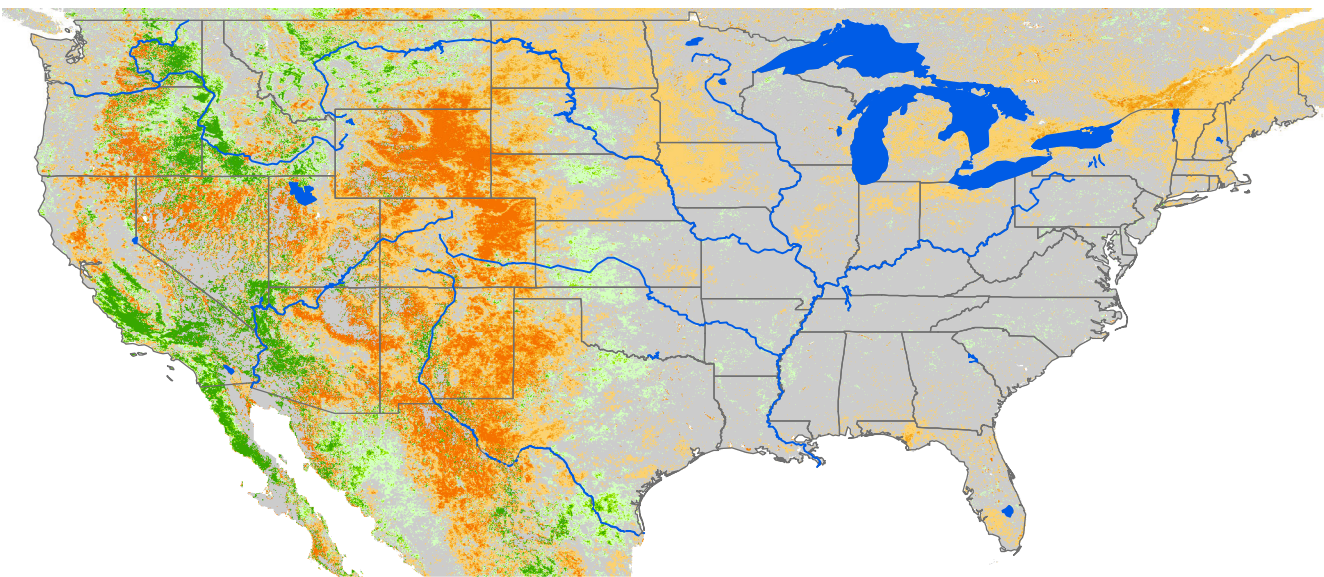

Seasonal Cumulative ET Anomaly

01 Apr - 19 Aug 2020

ET Anomaly (%)

State Water Body River