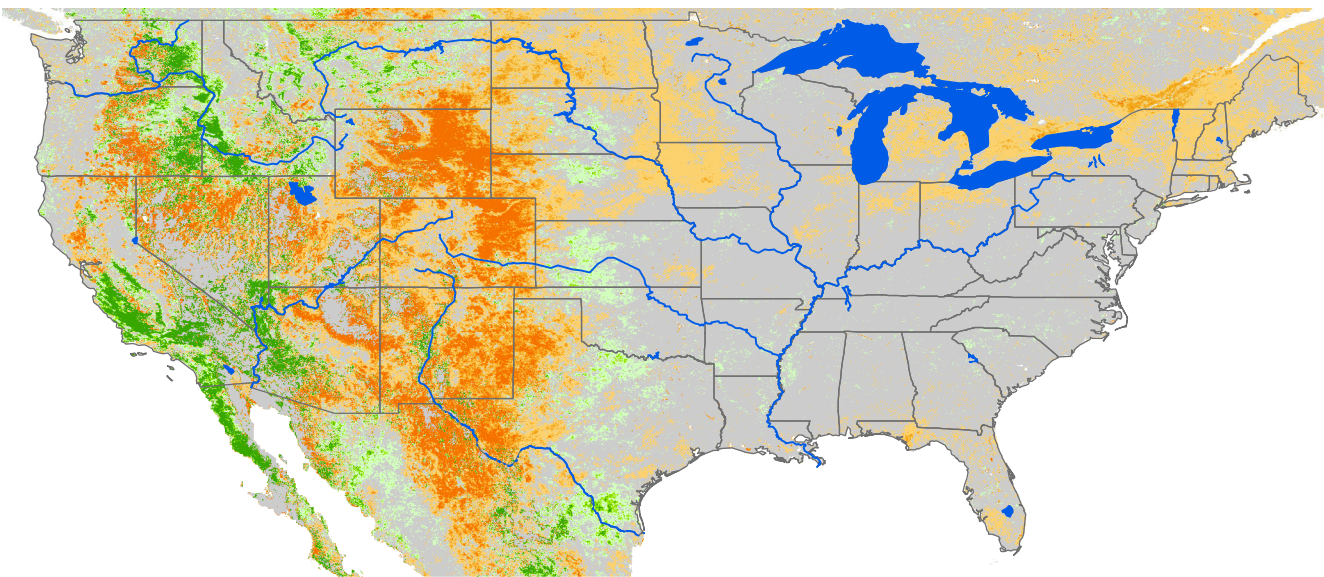

Seasonal Cumulative ET Anomaly

01 Apr - 27 Aug 2020

ET Anomaly (%)

State Water Body River