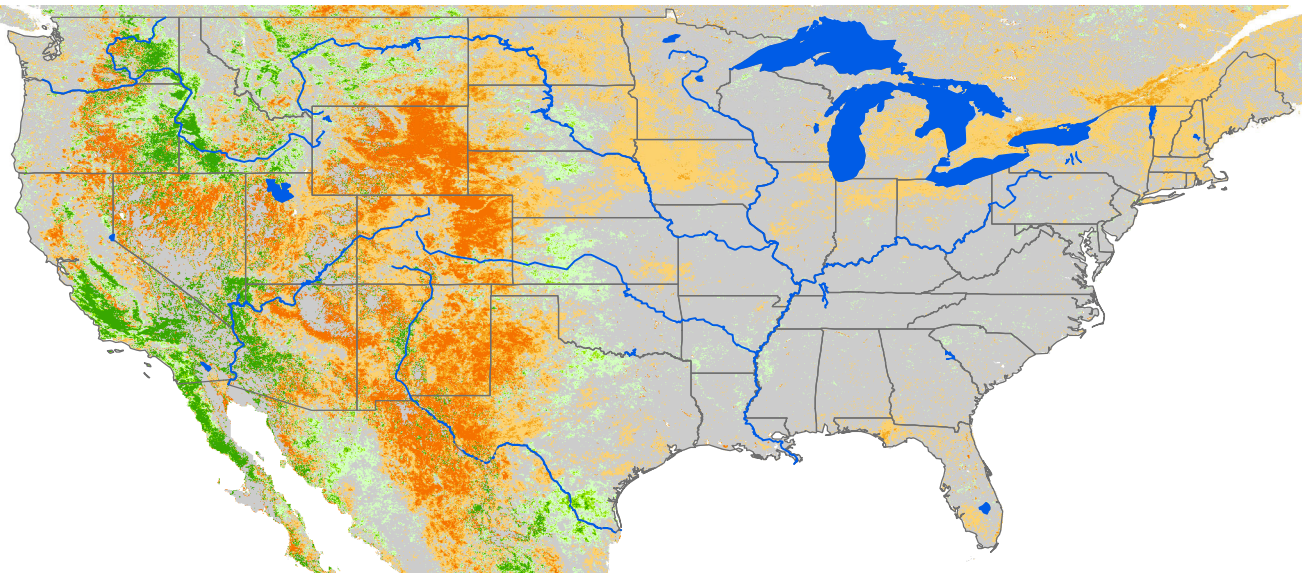

# Seasonal Cumulative ET Anomaly

## 01 Apr - 04 Sep 2020

### ET Anomaly (%)

State   Water Body   River