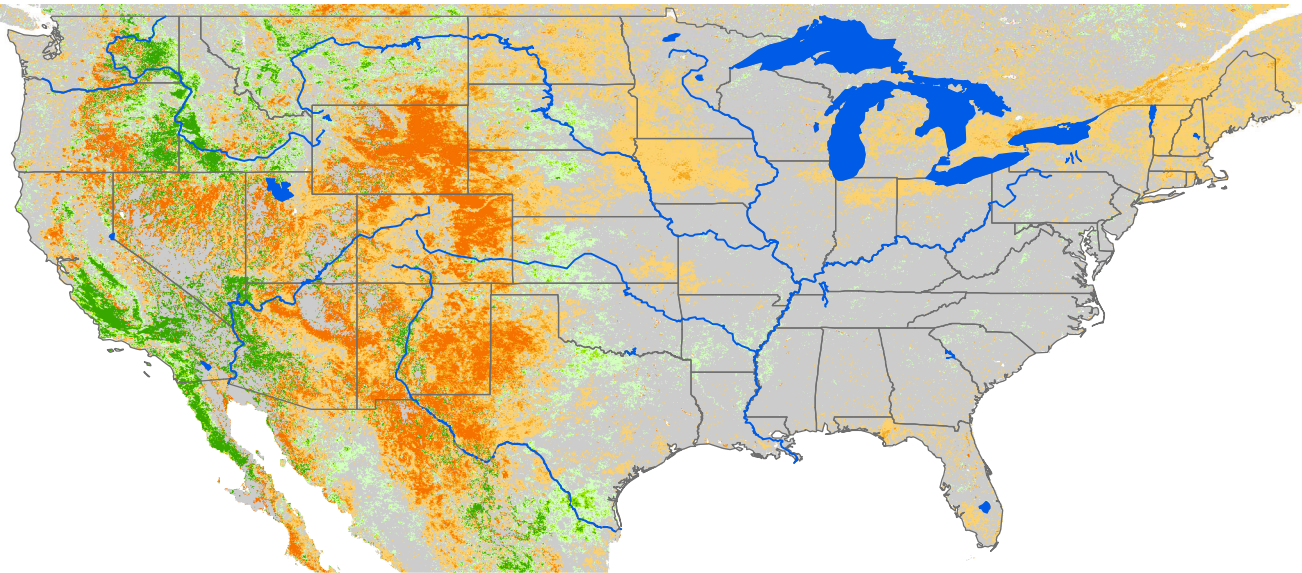

Seasonal Cumulative ET Anomaly

01 Apr - 06 Oct 2020

ET Anomaly (%)

□ State  Water Body  River