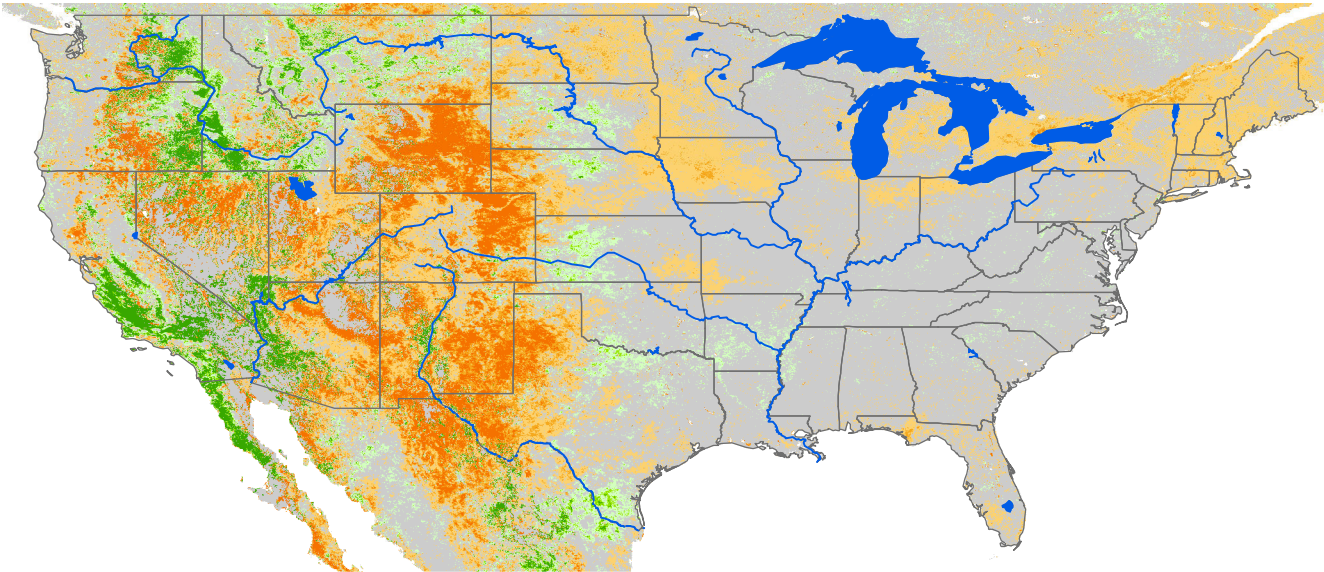

# Seasonal Cumulative ET Anomaly

## 01 Apr - 22 Oct 2020

### ET Anomaly (%)

State Water Body River