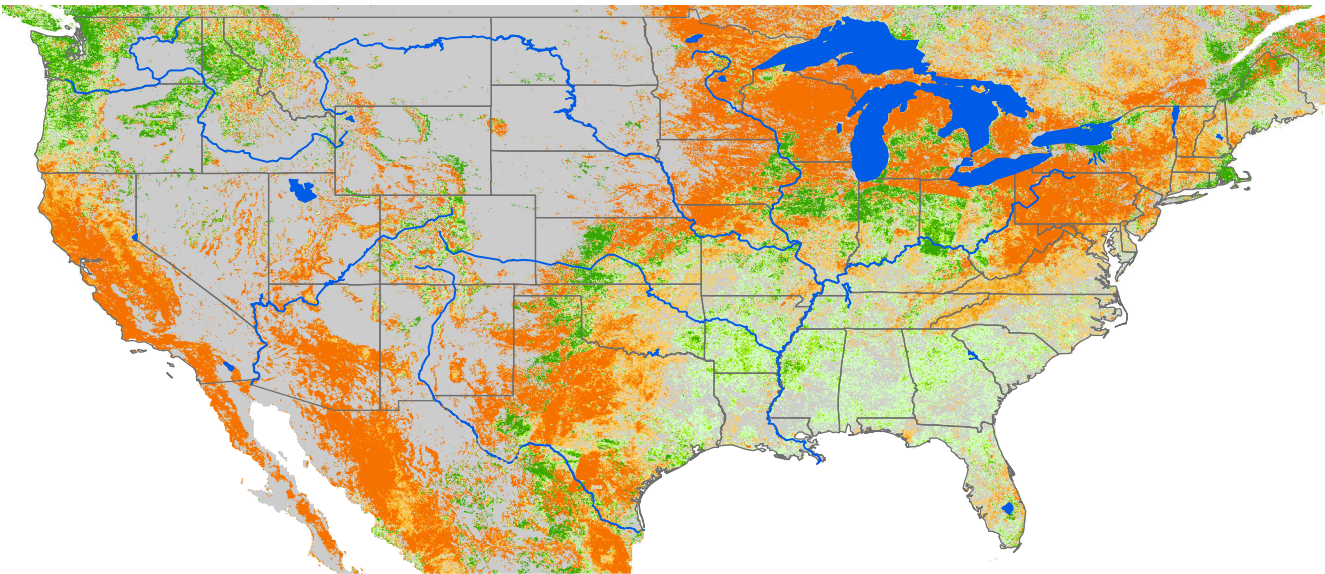

# Seasonal Cumulative ET Anomaly

## 01 Apr - 06 Apr 2021

### ET Anomaly (%)

State Water Body River