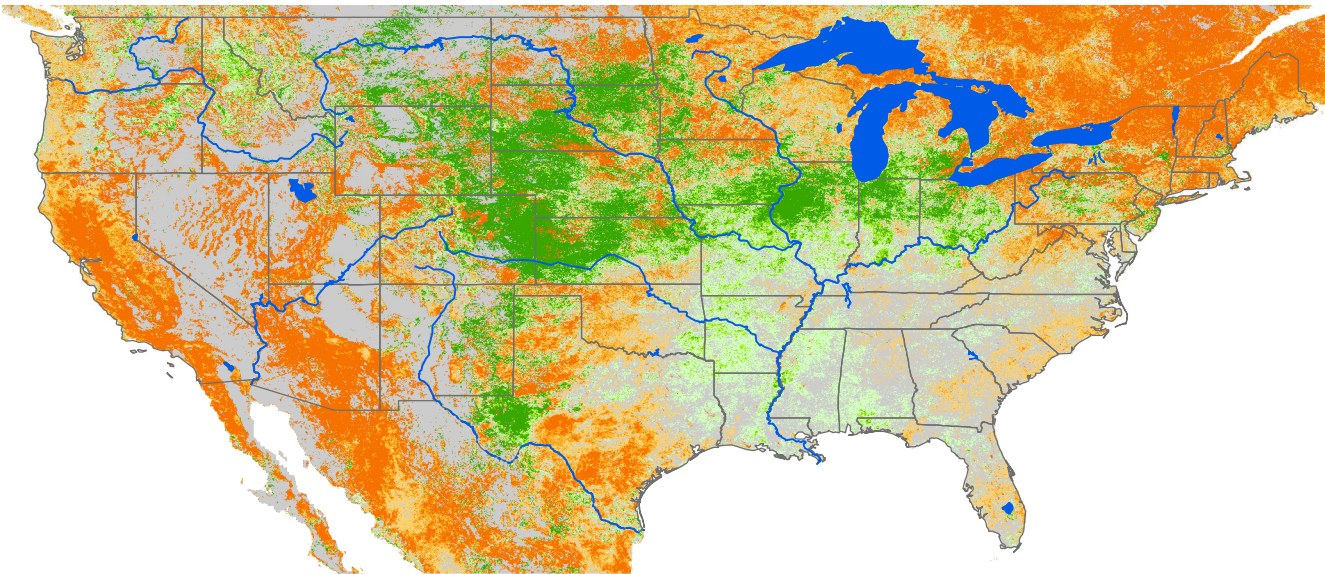

Seasonal Cumulative ET Anomaly

01 Apr - 22 Apr 2021

ET Anomaly (%)

State Water Body River