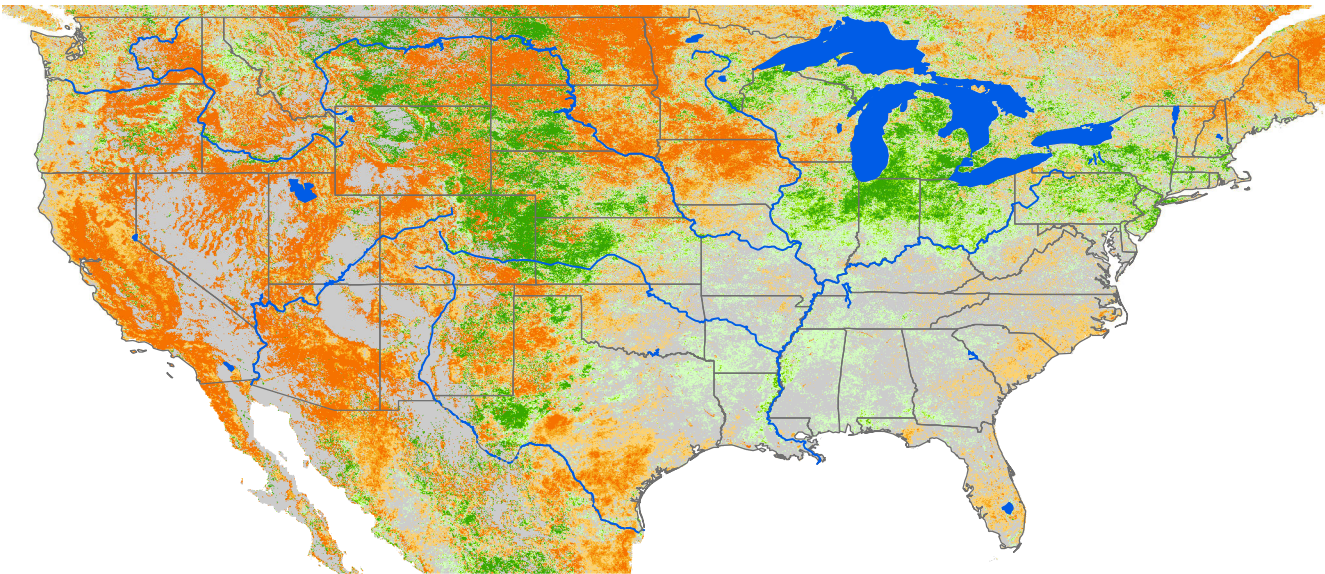

# Seasonal Cumulative ET Anomaly

## 01 Apr - 08 May 2021

### ET Anomaly (%)

State Water Body River