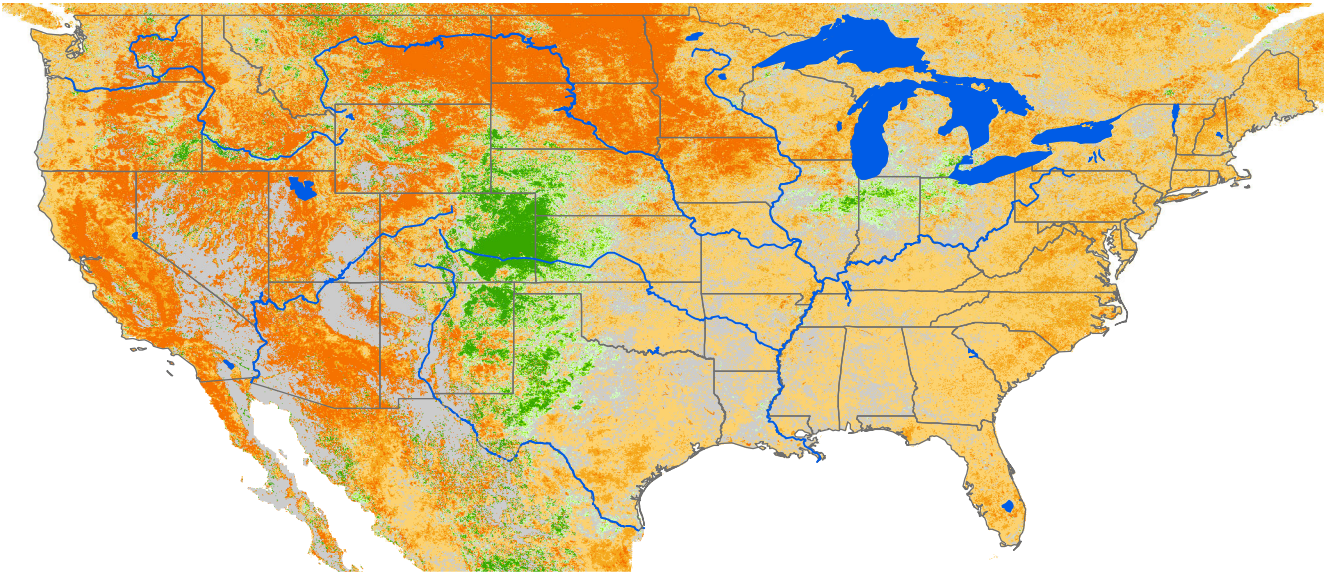

# Seasonal Cumulative ET Anomaly

## 01 Apr - 01 Jun 2021

### ET Anomaly (%)

State Water Body River