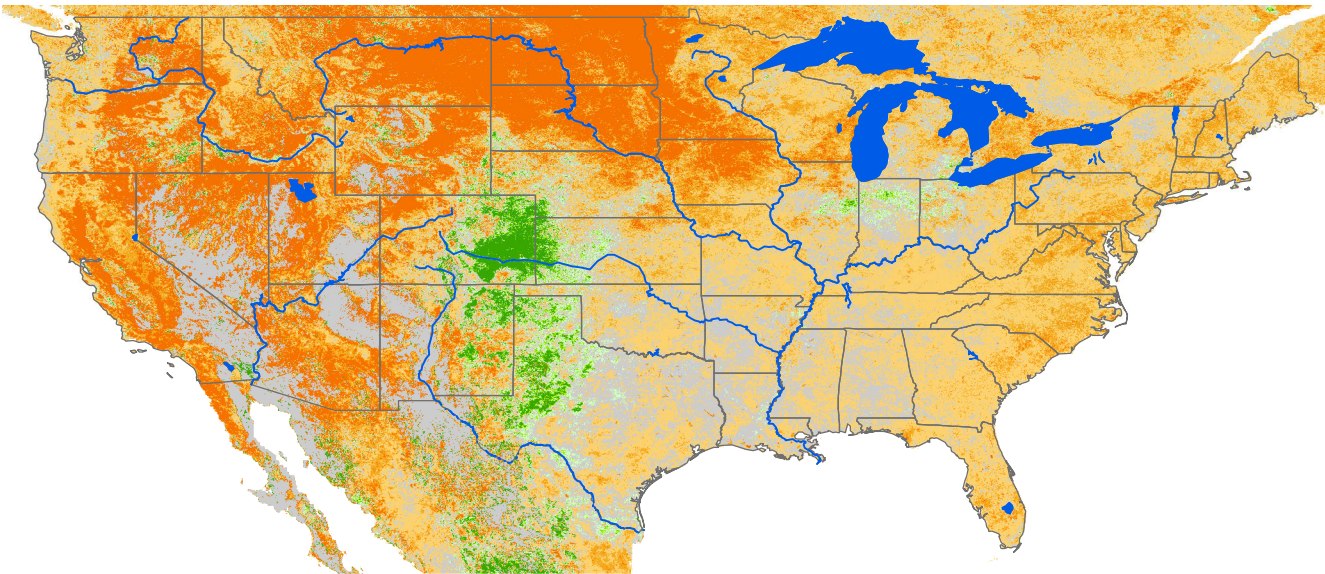

Seasonal Cumulative ET Anomaly

01 Apr - 09 Jun 2021

ET Anomaly (%)

State Water Body River