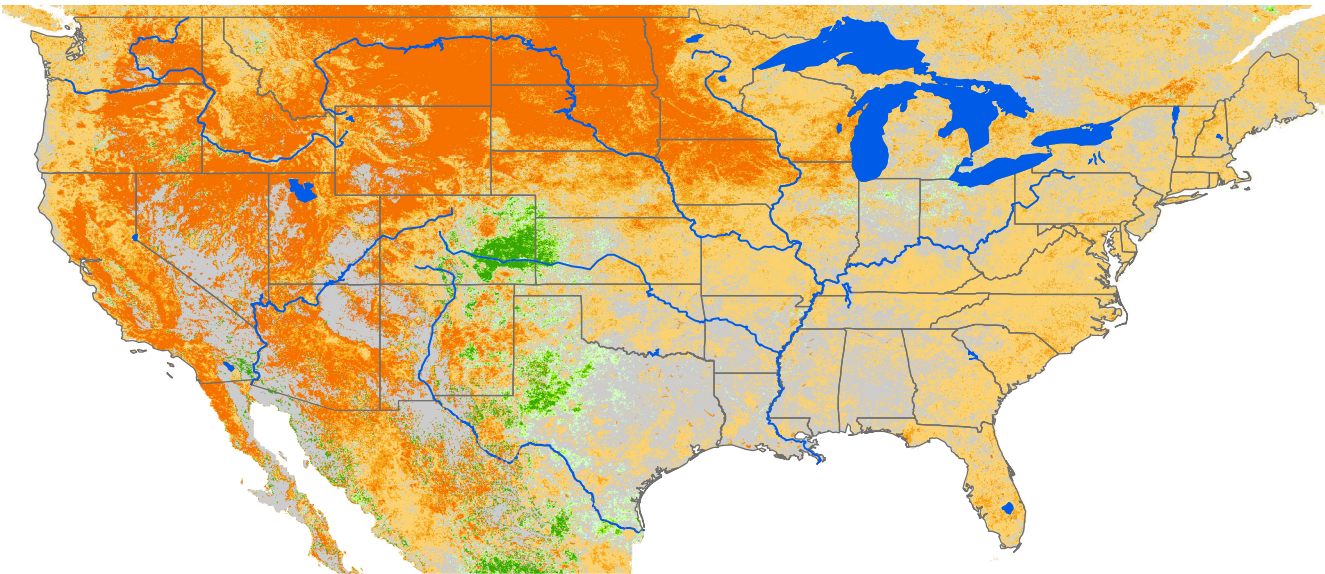

# Seasonal Cumulative ET Anomaly

## 01 Apr - 25 Jun 2021

### ET Anomaly (%)

State Water Body River