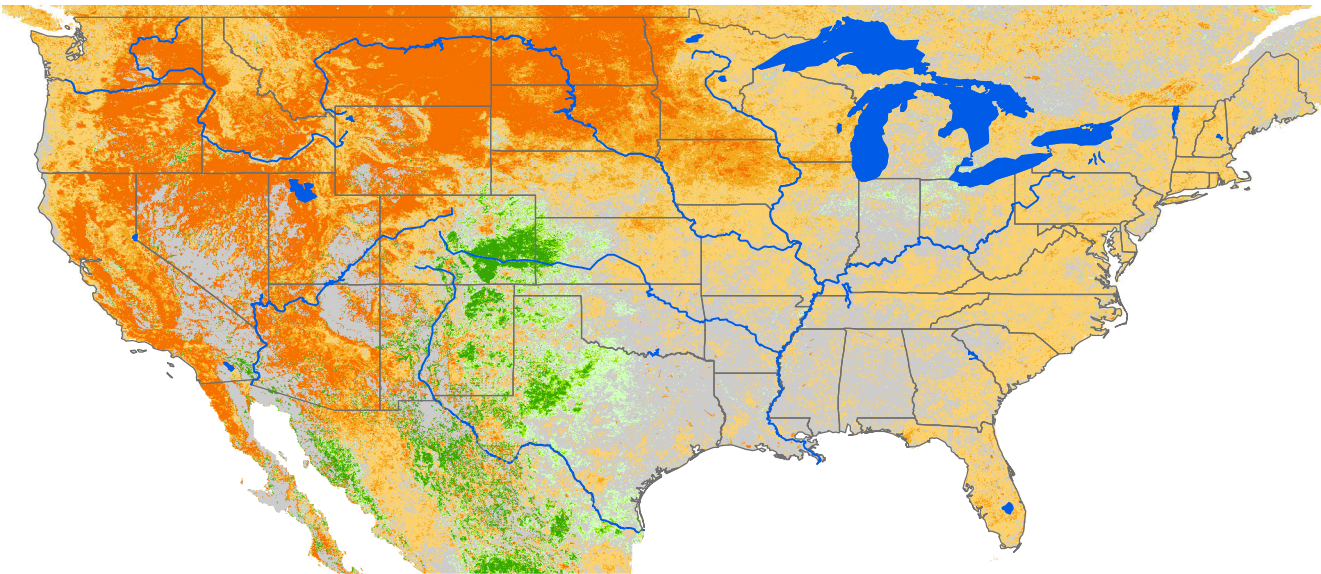

Seasonal Cumulative ET Anomaly

01 Apr - 11 Jul 2021

ET Anomaly (%)

State Water Body River