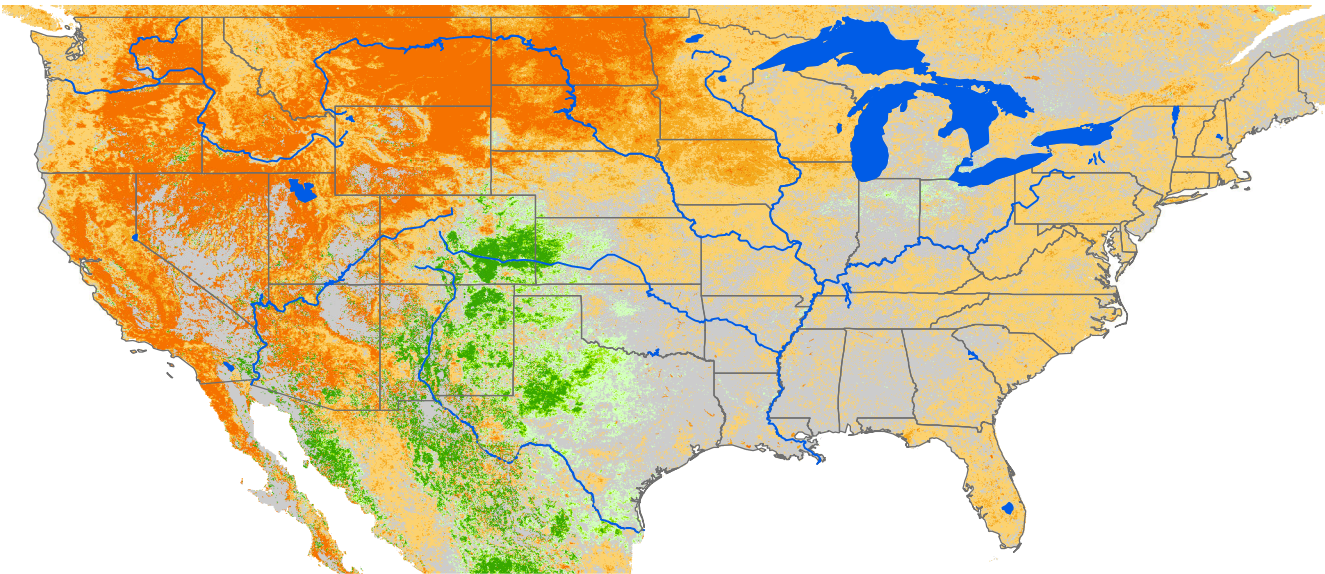

# Seasonal Cumulative ET Anomaly

## 01 Apr - 19 Jul 2021

### ET Anomaly (%)

State Water Body River