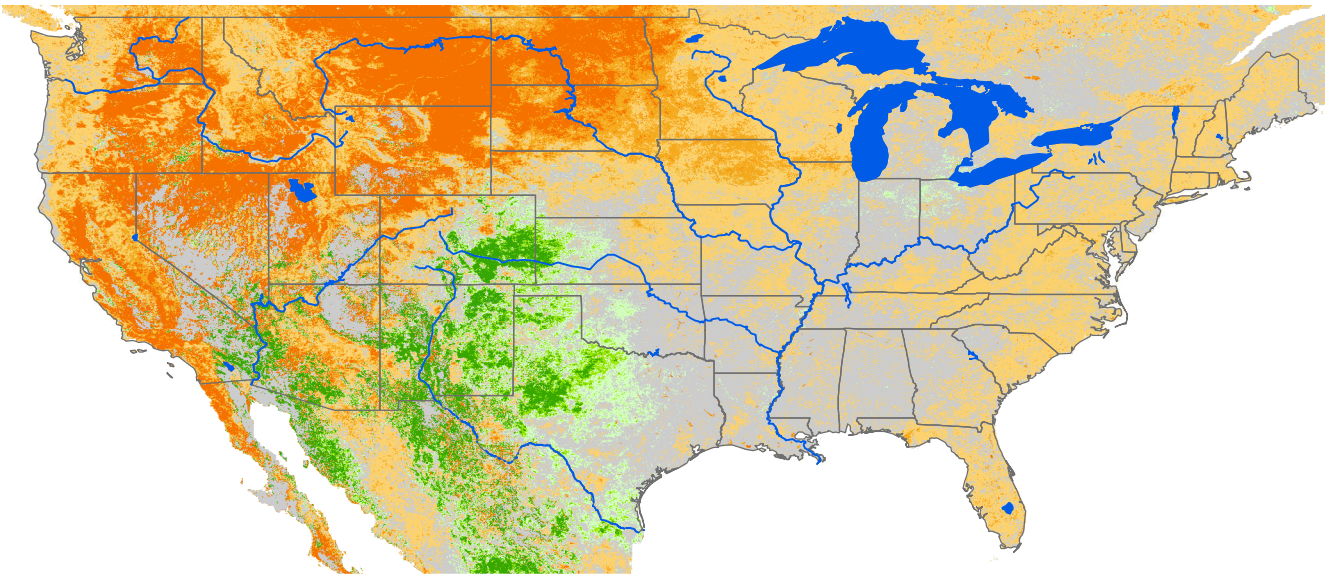

Seasonal Cumulative ET Anomaly

01 Apr - 27 Jul 2021

ET Anomaly (%)

□ State Water Body River