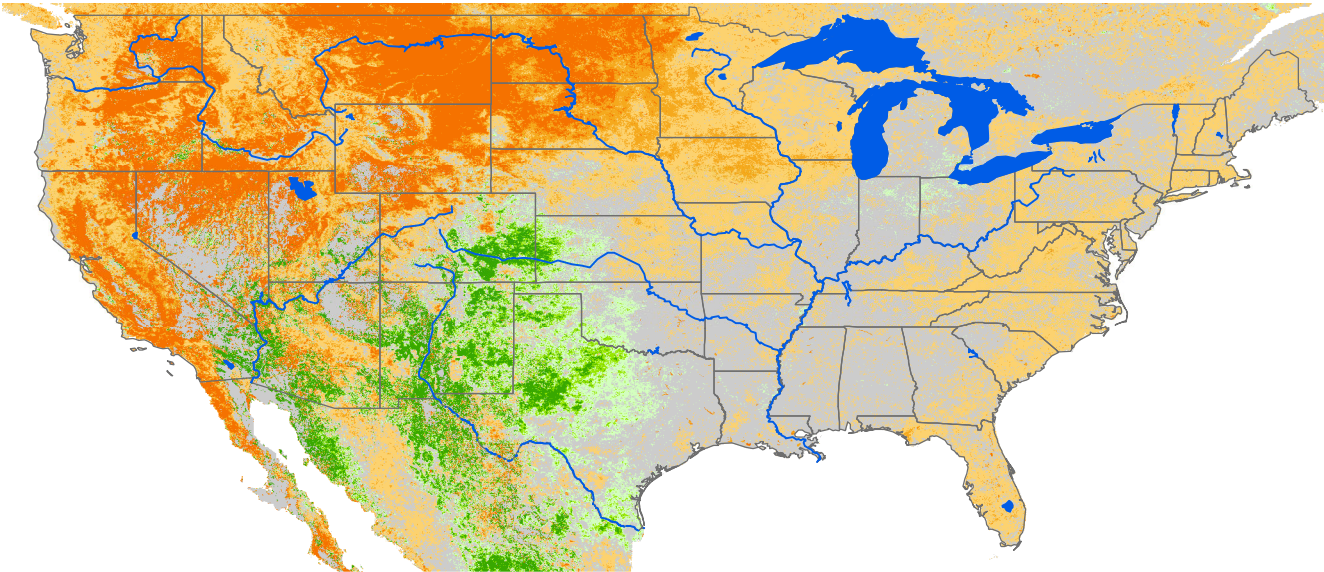

Seasonal Cumulative ET Anomaly

01 Apr - 04 Aug 2021

ET Anomaly (%)

State Water Body River