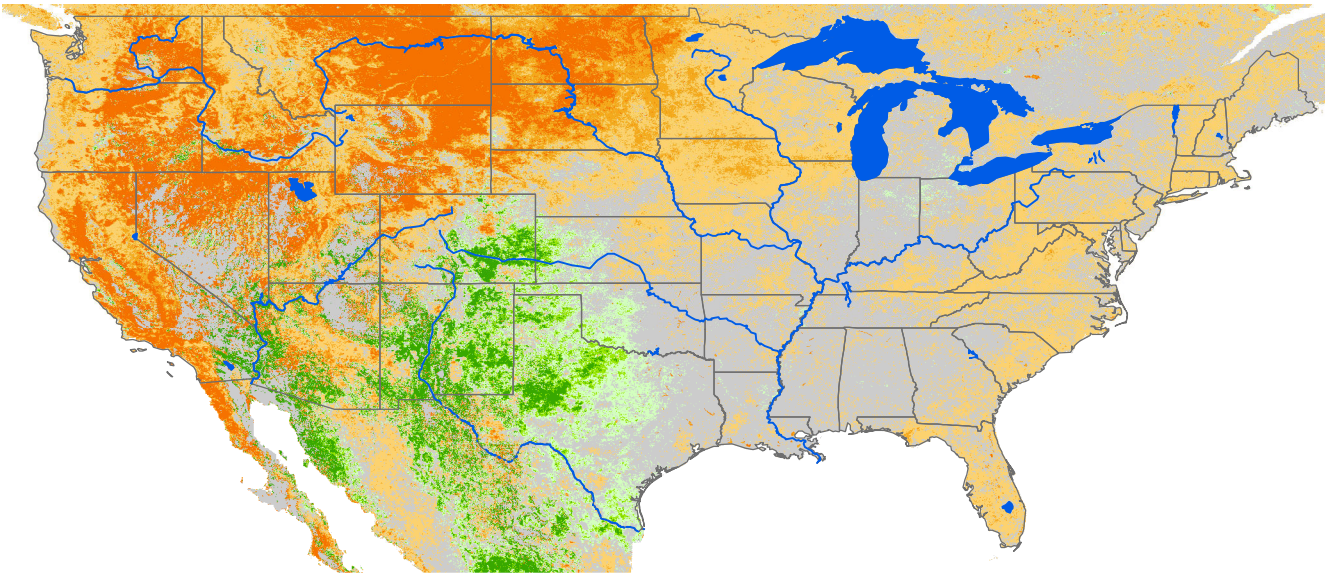

Seasonal Cumulative ET Anomaly

01 Apr - 12 Aug 2021

ET Anomaly (%)

State Water Body River