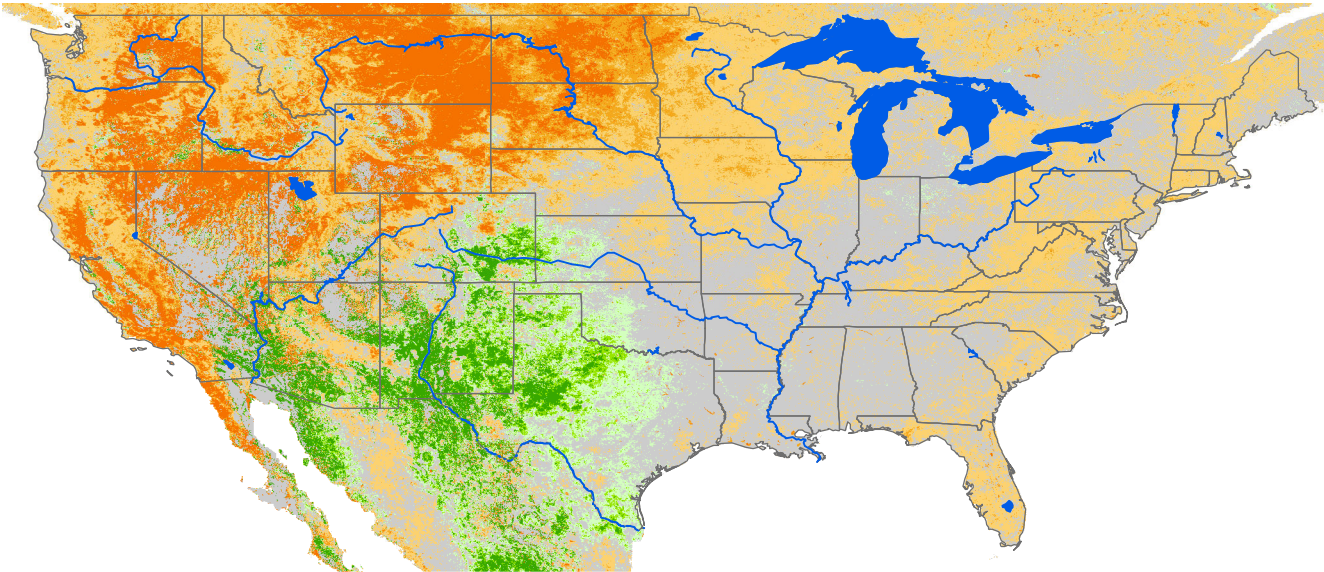

# Seasonal Cumulative ET Anomaly

## 01 Apr - 28 Aug 2021

### ET Anomaly (%)

State   Water Body   River