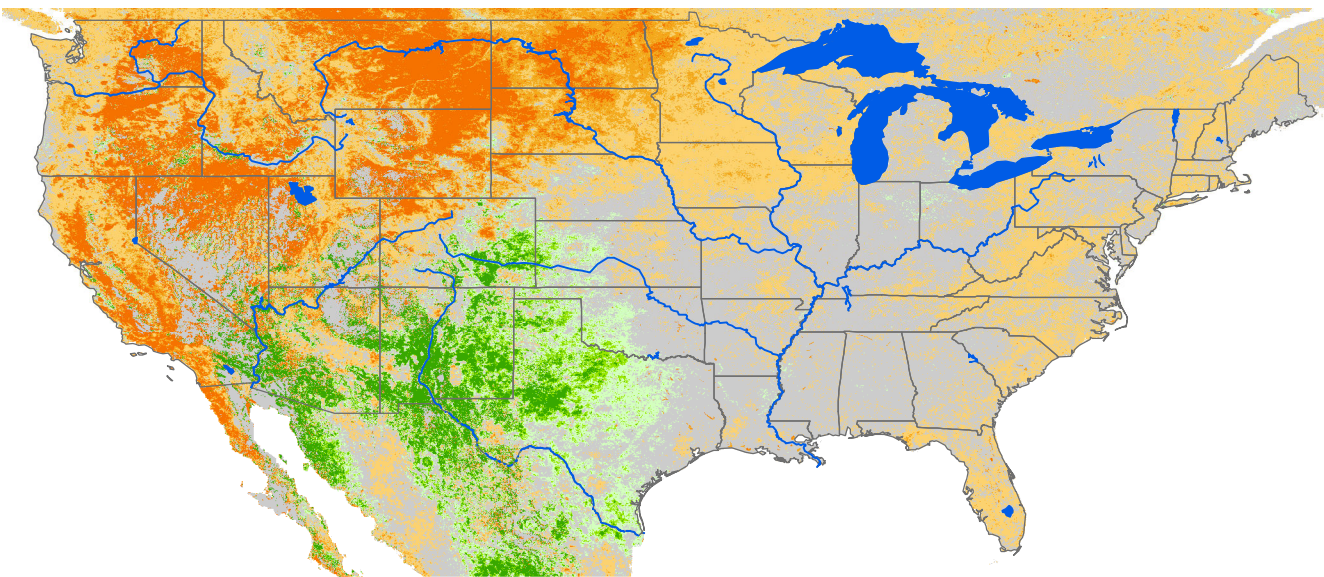

# Seasonal Cumulative ET Anomaly

## 01 Apr - 05 Sep 2021

### ET Anomaly (%)

State Water Body River