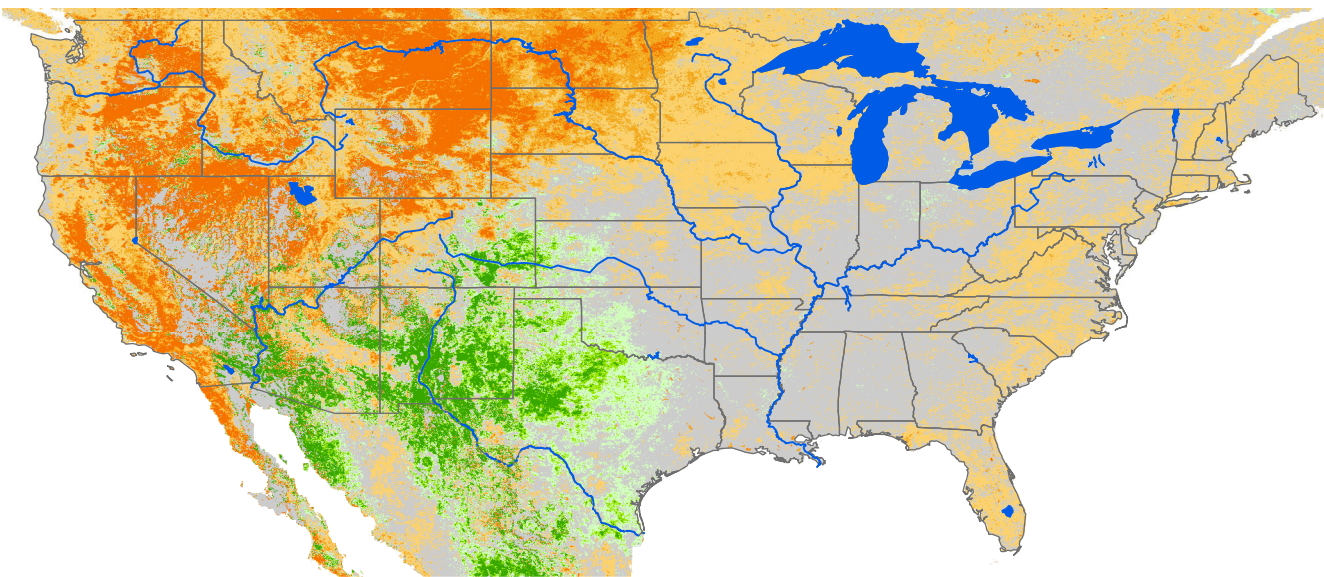

# Seasonal Cumulative ET Anomaly

## 01 Apr - 13 Sep 2021

ET Anomaly (%)

State Water Body River