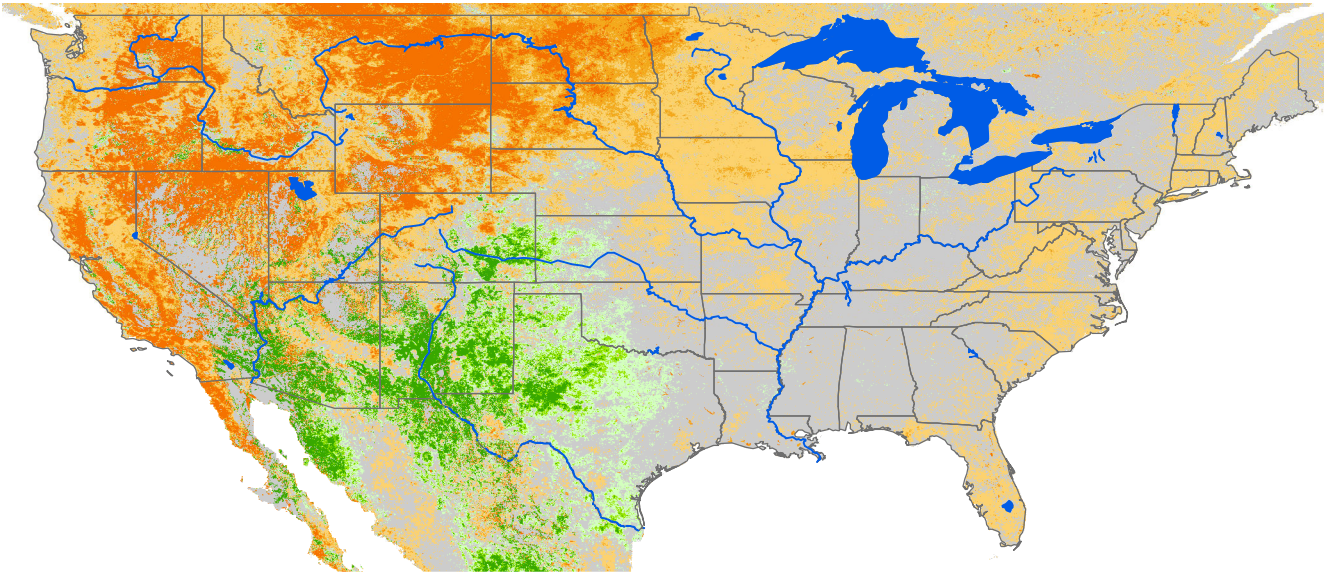

# Seasonal Cumulative ET Anomaly

## 01 Apr - 29 Sep 2021

ET Anomaly (%)

State Water Body River