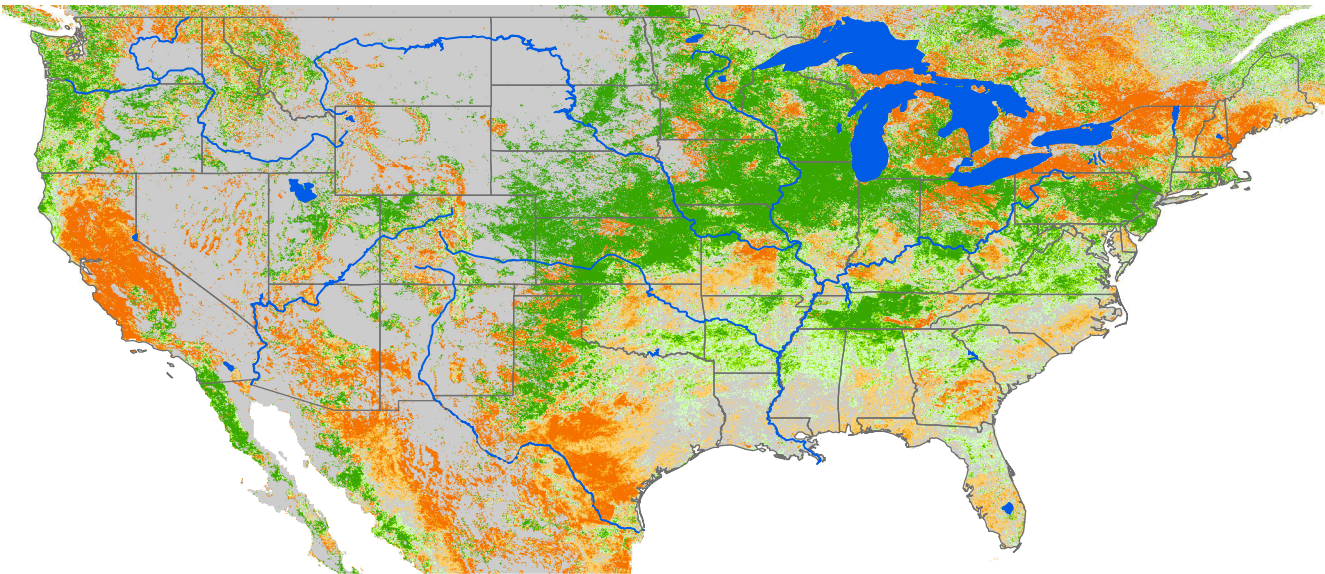

Seasonal Cumulative ET Anomaly

01 Apr - 06 Apr 2022

ET Anomaly (%)

State Water Body River