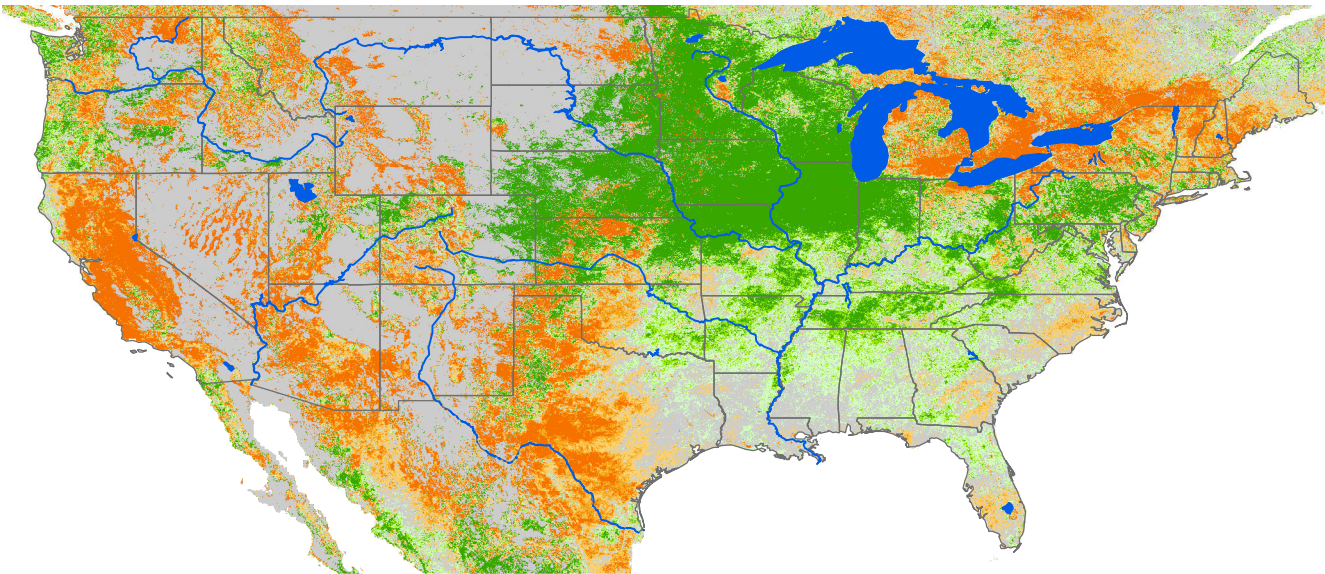

# Seasonal Cumulative ET Anomaly

## 01 Apr - 14 Apr 2022

### ET Anomaly (%)

State   Water Body   River