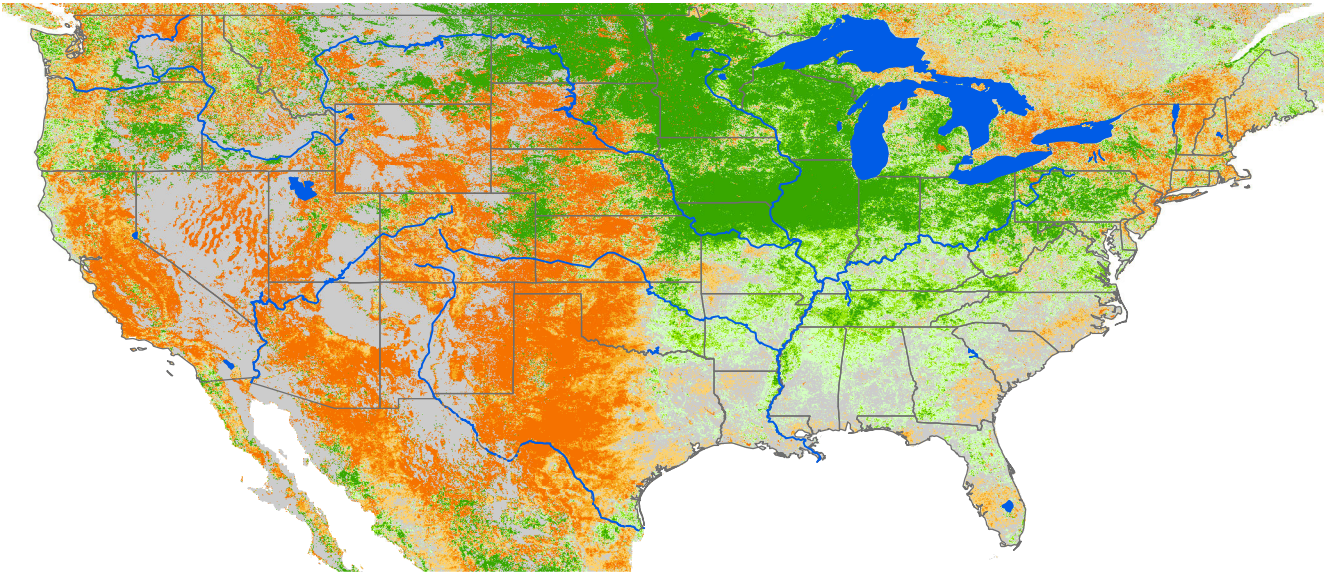

Seasonal Cumulative ET Anomaly

01 Apr - 22 Apr 2022

ET Anomaly (%)

State Water Body River