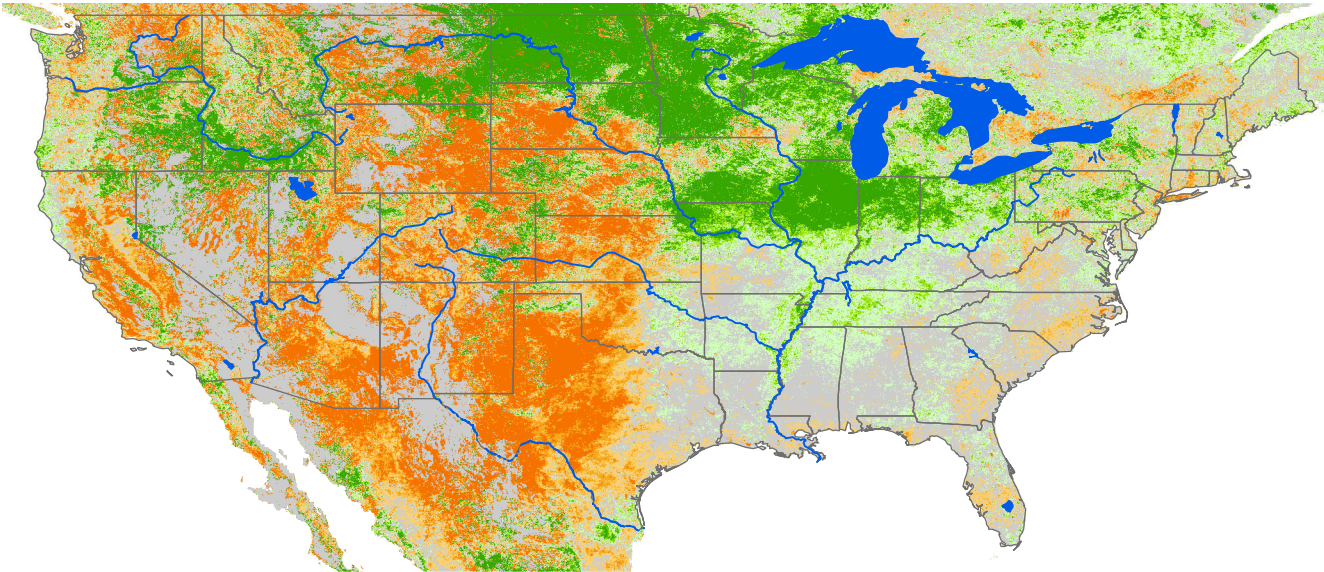

Seasonal Cumulative ET Anomaly

01 Apr - 08 May 2022

ET Anomaly (%)

State Water Body River