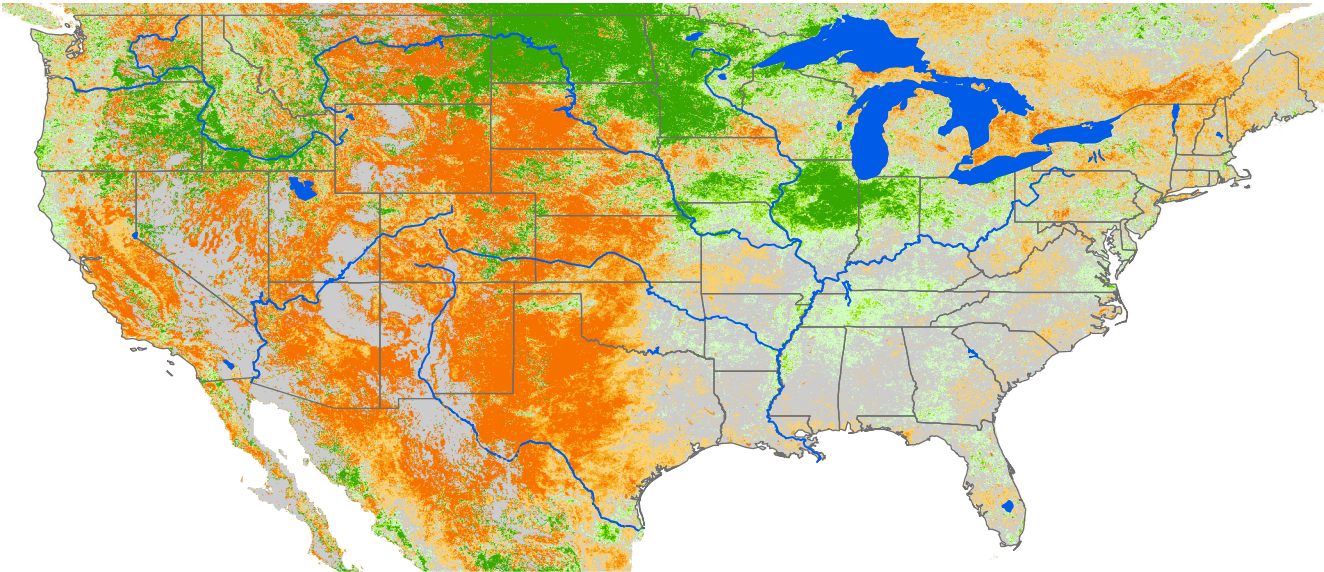

Seasonal Cumulative ET Anomaly

01 Apr - 16 May 2022

ET Anomaly (%)

□ State  Water Body  River