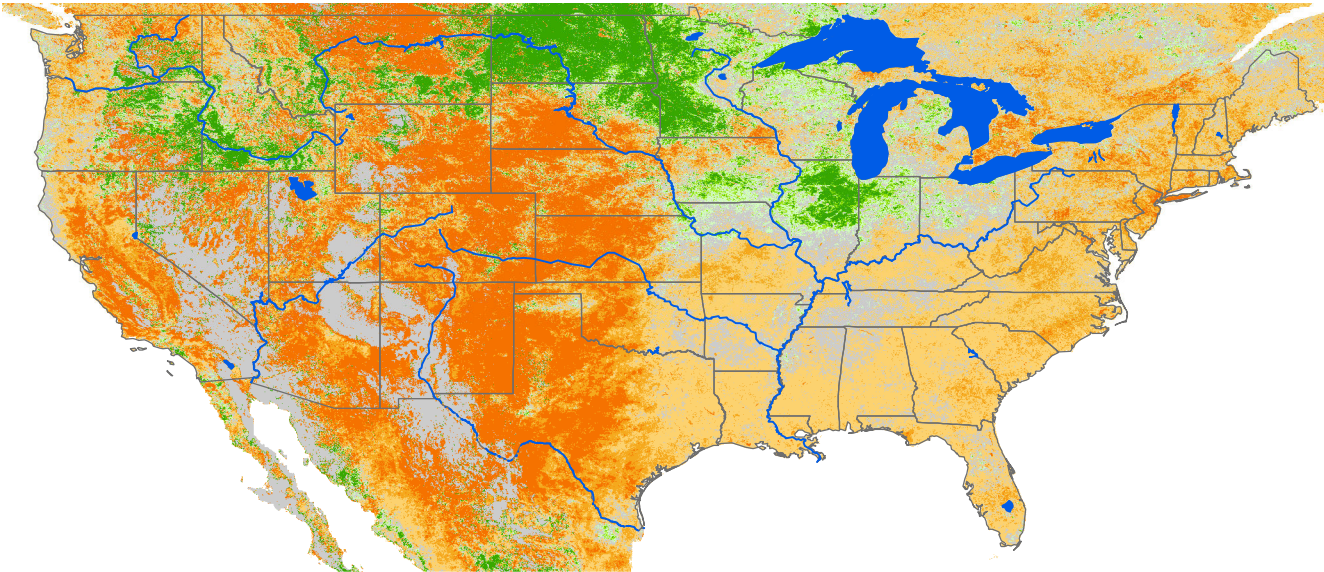

# Seasonal Cumulative ET Anomaly

## 01 Apr - 24 May 2022

### ET Anomaly (%)

State Water Body River