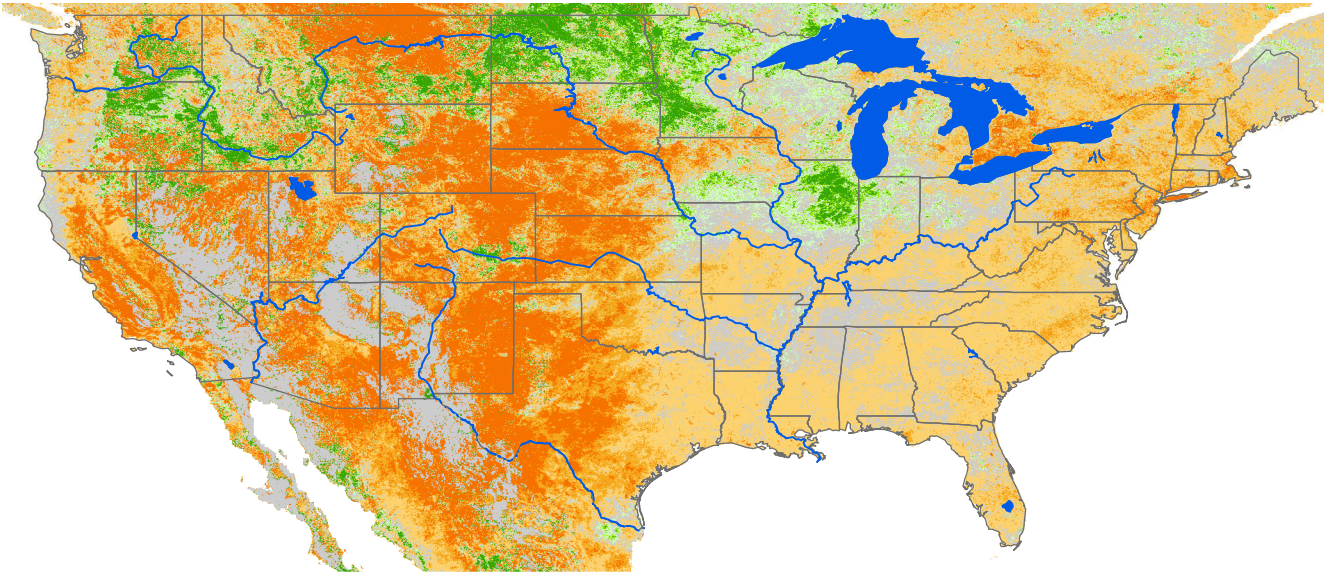

# Seasonal Cumulative ET Anomaly

## 01 Apr - 01 Jun 2022

### ET Anomaly (%)

State Water Body River